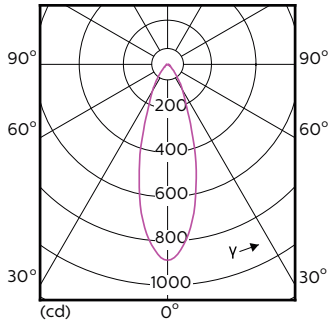

MASTER LEDspot ExpertColor MV

Photometric data

Light Distribution Diagram - MAS LED ExpertColor 5.5-50W GU10 930 36D