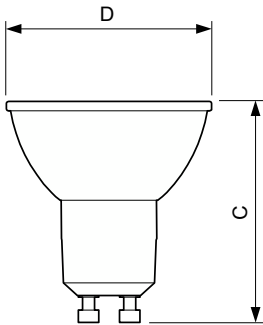

MASTER LEDspot ExpertColor MV

Temperature

T-Case Maximum (Nom)	80 °C

Controls and Dimming

Dimmable	Yes

Mechanical and Housing

Bulb Shape	PAR16 [PAR 2 inch/50mm]

Approval and Application

Suitable For Accent Lighting	Yes
Energy Consumption kWh/1000 h	6 kWh
EU RoHS compliant	Yes

Product Data

Full product code	871869675590700
Order product name	MAS LED ExpertColor 5.5-50W GU10 930 36D
Order code	75590700
Numerator - Quantity Per Pack	1
Numerator - Packs per outer box	10
Material number (12NC)	929001347408
Full product name	MASTER LED ExpertColor 5.5-50W GU10 930 36D
EAN/UPC - Case	8718696755914

Dimensional drawing

Product	D	C
MAS LED ExpertColor 5.5-50W GU10 930 36D	50 mm	54 mm

Photometric data