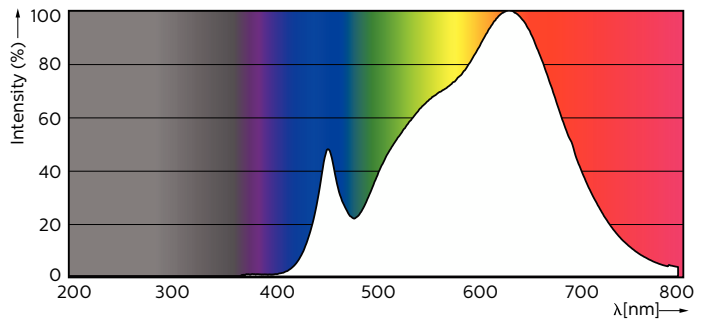

### Product data

General Information	
Cap-Base	GU10 [GU10]
Nominal lifetime	40,000 hour(s)
Switching Cycle	50,000
Lighting Technology	LED

Light Technical	
Color Code	930 [CCT of 3000K]
Beam Angle (Nom)	36 degree(s)
Luminous Flux	405 lumen
Luminous Intensity (Nom)	800 cd
Color Designation	White (WH)
Correlated Color Temperature (Nom)	3000 K
Luminous Efficacy (rated) (Nom)	73.64 lm/W
Color Consistency	<3

## Product Data

Full product code	871869675590700
Order product name	MAS LED ExpertColor 5.5-50W GU10 930 36D
Order code	75590700
Numerator - Quantity Per Pack	1
Numerator - Packs per outer box	10
Material number (12NC)	929001347408
Full product name	MASTER LED ExpertColor 5.5-50W GU10 930 36D
EAN/UPC - Case	8718696755914

## Photometric data

Spectral Power Distribution Colour - MAS LED ExpertColor 5.5-50W GU10 930 36D