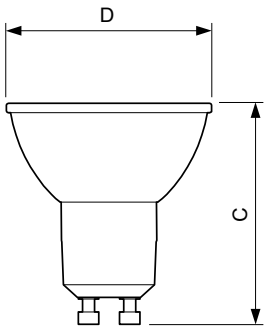

Product data

General Information	
Cap base	GU10 [GU10]
EU RoHS compliant	Yes
Nominal lifetime (nom.)	40000 h
Switching cycle	50,000X
Technical type	5.5-50W
	Narrow Cone
Light Technical	
Colour Code	927
Beam Angle (Nom)	36°
Luminous flux (nom.)	355 lm
Luminous intensity (nom.)	800 cd
Colour designation	Warm White (WW)
Correlated Colour Temperature (Nom)	2700 K
Luminous efficacy (rated) (nom.)	64.55 lm/W
Colour consistency	<3
Colour rendering index (nom.)	97

Dimensional drawing

GU10 230V5.5W-50W345lm40D 2700K GU10 Dim

Product	D	C
MASTER LED ExpertColor 5.5-50W GU10 927 36D	50 mm	54 mm

Photometric data

MASTER LEDspot ExpertColor MV 50W GU10 927 36D

MASTER LEDspot ExpertColor MV 50W GU10 927 36D