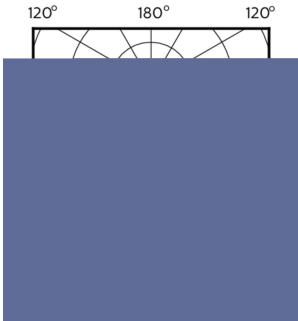

MASTER LEDspot ExpertColor MV

Photometric data

MASTER LEDspot ExpertColor MV 50W GU10 927 36D