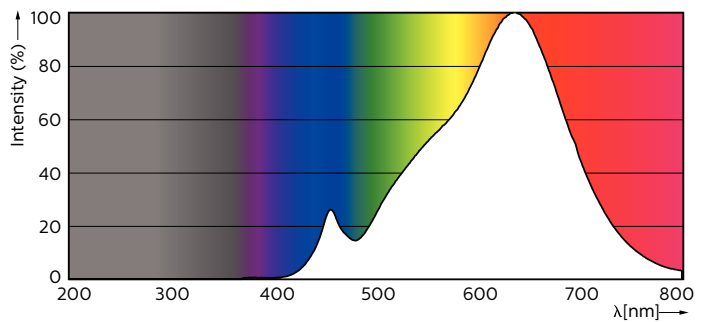

Product data

General Information	
Cap base	GU10 [GU10]
EU RoHS compliant	Yes
Nominal lifetime (nom.)	40000 h
Switching cycle	50,000X
Technical type	5.5-50W
	Narrow Cone
Light Technical	
Colour Code	927
Beam Angle (Nom)	36°
Luminous flux (nom.)	355 lm
Luminous intensity (nom.)	800 cd
Colour designation	Warm White (WW)
Correlated Colour Temperature (Nom)	2700 K
Luminous efficacy (rated) (nom.)	64.55 lm/W
Colour consistency	<3
Colour rendering index (nom.)	97

LLMF at end of nominal lifetime (nom.)	70 %
Luminous flux in 90° cone (rated)	355 lm
Operating and Electrical	
Input frequency	50 to 60 Hz
Power (Rated) (Nom)	5.5 W
Lamp current (nom.)	30 mA
Wattage equivalent	50 W
Starting time (nom.)	0.5 s
Warm-up time to 60% light (nom.)	0.5 s
Power factor (nom.)	0.8
Voltage (Nom)	220-240 V
Temperature	
T-Case maximum (nom.)	80 °C

Energy consumption kWh/1,000 hours 6 kWh
544209

Product Data

Full product code	871869670767800
Order product name	MASTER LED ExpertColor 5.5-50W GU10 927 36D
EAN/UPC – product	8718696707678
Order code	70767800
SAP numerator – quantity per pack	1
Numerator – packs per outer box	10
SAP material	929001347302
SAP net weight (piece)	0.038 kg

Dimensional drawing

GU10 230V5.5W-50W345lm40D 2700K GU10 Dim

Product	D	C
MASTER LED ExpertColor 5.5-50W GU10 927 36D	50 mm	54 mm

Photometric data

MASTER LEDspot ExpertColor MV 50W GU10 927 36D

MASTER LEDspot ExpertColor MV 50W GU10 927 36D