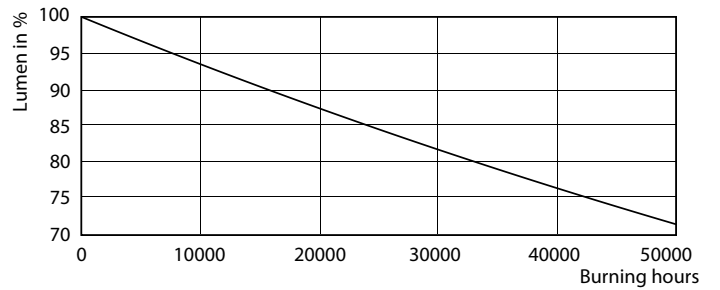

MASTER LEDtube InstantFit HF T5

Photometric data

Lifetime

LEDtube 1500mm 36W G5 5600lm

LEDtube 1200mm 26W G5 3900lm