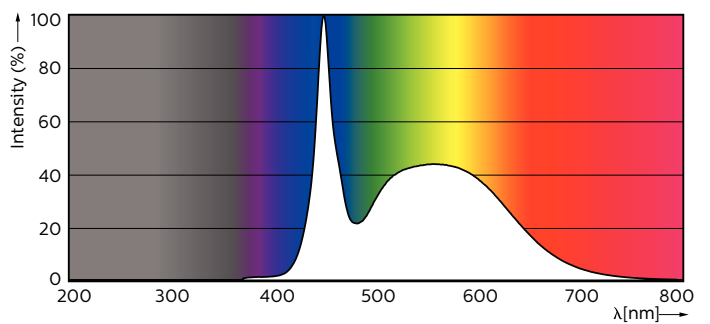

LEDtube 1500mm 36W G5 865 5600lm