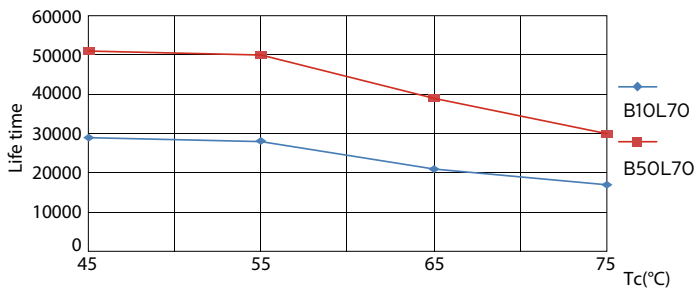

Product data

General Information		Operating and Electrical	
Cap base	G5 [G5]	Input frequency	40000-75000 Hz
EU RoHS compliant	Yes	Power (Rated) (Nom)	36 W
Nominal lifetime (nom.)	60000 h	Lamp current (max.)	750 mA
Switching cycle	50,000X	Lamp current (min.)	550 mA
	Sphere	Starting time (nom.)	0.5 s
		Warm-up time to 60% light (nom.)	0.5 s
		Power factor (nom.)	0.9
		Voltage (Nom)	65-75 V
Light Technical		Temperature	
Colour Code	865 [CCT of 6,500 K]	T-ambient (max.)	45 °C
Beam Angle (Nom)	160 °	T-ambient (min.)	-20 °C
Luminous flux (nom.)	5600 lm	T storage (max.)	65 °C
Colour designation	Cool Daylight	T storage (min.)	-40 °C
Correlated Colour Temperature (Nom)	6500 K	T-Case maximum (nom.)	75 °C
Luminous efficacy (rated) (nom.)	155.00 lm/W		
Colour consistency	<6		
Colour rendering index (nom.)	80		
LLMF at end of nominal lifetime (nom.)	70 %		

LEDtube 1500mm 36W G5 865 5600lm

LEDtube 1500mm 36W G5 865 5600lm

MASTER LEDtube InstantFit HF T5

Photometric data

LEDtube 1200mm 26W G5

Lifetime

LEDtube 1500mm 36W G5 5600lm

LEDtube 1500mm 36W G5 5600lm