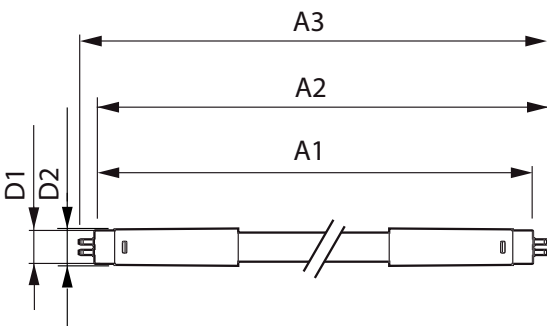

MASTER LEDtube InstantFit HF T5

Controls and Dimming

Dimmable	No

Mechanical and Housing

Lamp Finish	Frosted
Bulb material	Plastic
Product length	1500 mm
Bulb shape	Tube, double-ended

Approval and Application

Energy Efficiency Class	D
Energy-saving product	Yes
Approval marks	RoHS compliance TUV CE marking KEMA Keur certificate

Energy consumption kWh/1,000 hours	36 kWh
	415183

Product Data

Full product code	871869670605300
Order product name	Master LEDtube HF 1500mm UO 36W 865 T5
EAN/UPC – product	8718696706053
Order code	70605300
SAP numerator – quantity per pack	1
Numerator – packs per outer box	10
SAP material	929001346302
SAP net weight (piece)	0.170 kg

Dimensional drawing

Master LEDtube HF 1500mm UO 36W 865 T5

Product	D1	D2	A1	A2	A3
Master LEDtube HF 1500mm UO 36W 865 T5	15.2 mm	21 mm	1447.8 mm	1454.9 mm	1462 mm

Photometric data

LEDtube 1500mm 36W G5 865 5600lm