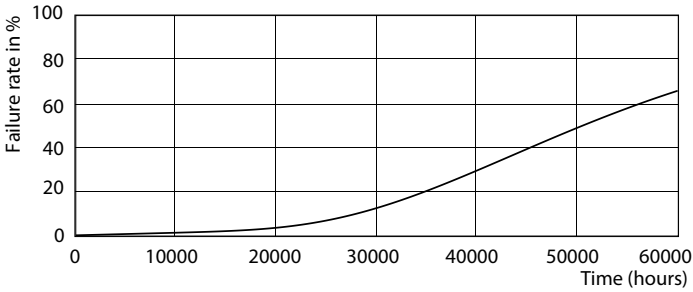

MASTER LEDtube InstantFit HF T5

Photometric data

Lifetime

LEDtube 1500mm 36W G5 5600lm

LEDtube 1200mm 26W G5 3900lm