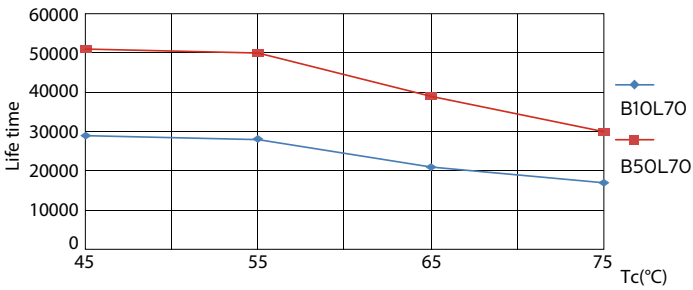

Product data

General Information		Operating and Electrical	
Cap base	G5 [G5]	Input frequency	40000-75000 Hz
EU RoHS compliant	Yes	Power (Rated) (Nom)	36 W
Nominal lifetime (nom.)	60000 h	Lamp current (max.)	750 mA
Switching cycle	50,000X	Lamp current (min.)	550 mA
	Sphere	Starting time (nom.)	0.5 s
		Warm-up time to 60% light (nom.)	0.5 s
		Power factor (nom.)	0.9
		Voltage (Nom)	65-75 V
Light Technical		Temperature	
Colour Code	830 [CCT of 3,000 K]	T-ambient (max.)	45 °C
Beam Angle (Nom)	160 °	T-ambient (min.)	-20 °C
Luminous flux (nom.)	5200 lm	T storage (max.)	65 °C
Colour designation	White (WH)	T storage (min.)	-40 °C
Correlated Colour Temperature (Nom)	3000 K	T-Case maximum (nom.)	75 °C
Luminous efficacy (rated) (nom.)	144.00 lm/W		
Colour consistency	<6		
Colour rendering index (nom.)	80		
LLMF at end of nominal lifetime (nom.)	70 %		

LEDtube 1200mm 26W G5

MASTER LEDtube InstantFit HF T5

Photometric data

SDPO_MLEDGA_0039-Spectral Power distribution

Lifetime

LEDtube 1500mm 36W G5 5600lm

LEDtube 1500mm 36W G5 5600lm

LEDtube 1500mm 36W G5 5600lm