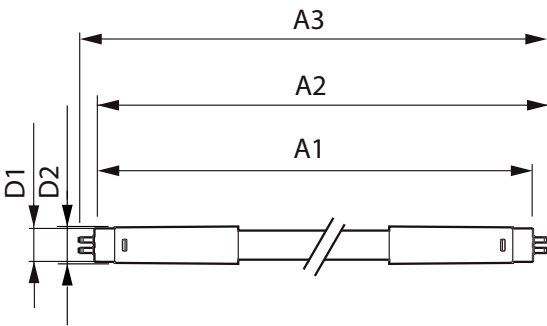

Product data

General Information		Operating and Electrical	
Cap base	G5 [G5]	Input frequency	40000-75000 Hz
EU RoHS compliant	Yes	Power (Rated) (Nom)	36 W
Nominal lifetime (nom.)	60000 h	Lamp current (max.)	750 mA
Switching cycle	50,000X	Lamp current (min.)	550 mA
	Sphere	Starting time (nom.)	0.5 s
		Warm-up time to 60% light (nom.)	0.5 s
		Power factor (nom.)	0.9
		Voltage (Nom)	65-75 V
Light Technical		Temperature	
Colour Code	830 [CCT of 3,000 K]	T-ambient (max.)	45 °C
Beam Angle (Nom)	160 °	T-ambient (min.)	-20 °C
Luminous flux (nom.)	5200 lm	T storage (max.)	65 °C
Colour designation	White (WH)	T storage (min.)	-40 °C
Correlated Colour Temperature (Nom)	3000 K	T-Case maximum (nom.)	75 °C
Luminous efficacy (rated) (nom.)	144.00 lm/W		
Colour consistency	<6		
Colour rendering index (nom.)	80		
LLMF at end of nominal lifetime (nom.)	70 %		

MASTER LEDtube InstantFit HF T5

Controls and Dimming

Dimmable	No
----------	----

Mechanical and Housing

Lamp Finish	Frosted
Bulb material	Plastic
Product length	1500 mm
Bulb shape	Tube, double-ended

Approval and Application

Energy Efficiency Class	E
Energy-saving product	Yes
Approval marks	RoHS compliance TUV CE marking KEMA Keur certificate

Energy consumption kWh/1,000 hours	36 kWh
	415181

Product Data

Full product code	871869670599500
Order product name	Master LEDtube HF 1500mm UO 36W 830 T5
EAN/UPC – product	8718696705995
Order code	70599500
SAP numerator – quantity per pack	1
Numerator – packs per outer box	10
SAP material	929001346102
SAP net weight (piece)	0.170 kg

Dimensional drawing

Master LEDtube HF 1500mm UO 36W 830 T5

Product	D1	D2	A1	A2	A3
Master LEDtube HF 1500mm UO 36W 830 T5	15.2 mm	21 mm	1447.8 mm	1454.9 mm	1462 mm

Photometric data

LEDtube 1500mm 36W G5 830 5200lm