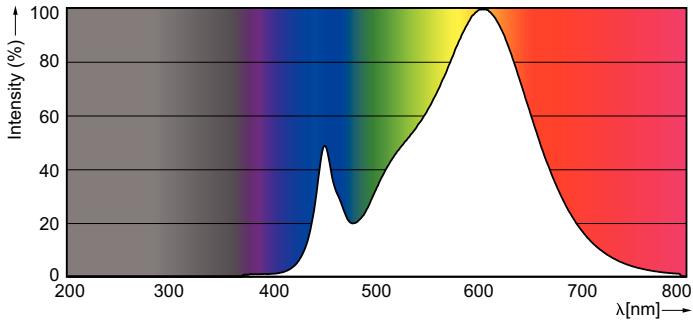

MASTER LEDtube InstantFit HF T5

Photometric data

SDPO_MLEDGA_0039-Spectral Power distribution