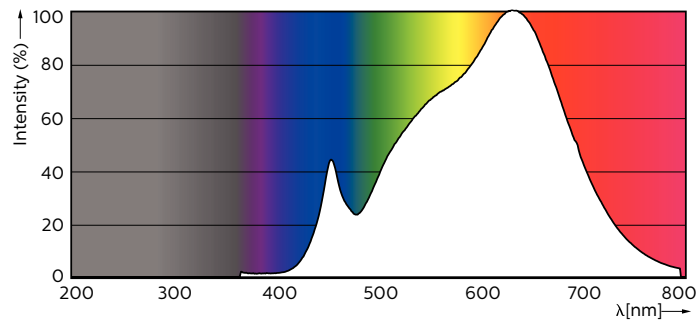

Product data

General Information	
Cap base	GU5.3 [GU5.3]
Nominal lifetime (nom.)	40000 h
Switching cycle	50000X
Technical type	7.2-50W
Light Technical	
Colour code	930 [CCT of 3,000 K]
Beam Angle (Nom)	60 °
Luminous flux (nom.)	480 lm
Luminous intensity (nom.)	440 cd
Colour designation	White (WH)
Correlated colour temperature (nom.)	3000 K
Luminous efficacy (rated) (nom.)	66.67 lm/W
Colour consistency	<3
Color rendering index (nom.)	97

EAN/UPC – product	8718696719527
Order code	71952700
Numerator – quantity per pack	1
Numerator – packs per outer box	10
Material no. (12NC)	929001341508
Net weight (piece)	0.034 kg

Dimensional drawing

MAS LED MR16 ExpertColor 7.2-50W 930 60D

Product	D	C
MASTER LED ExpertColor LED MR16 ExpertColor 7.2-50W 930 60D	50.5 mm	46 mm

Photometric data

Master LEDspot ExpertColor LV 50W EZ10 930 10D

Master LEDspot ExpertColor LV 50W GU5.3 930 60D

MASTER LEDspot ExpertColor LV

Photometric data

Master LEDspot ExpertColor LV 50W GU5.3 930 60D

Lifetime

Master LEDspot ExpertColor LV 50W EZ10 927 10D

Master LEDspot ExpertColor LV 50W EZ10 927 10D