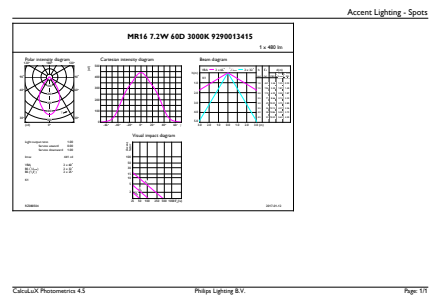

Product data

General Information	
Cap base	GU5.3 [GU5.3]
Nominal lifetime (nom.)	40000 h
Switching cycle	50000X
Technical type	7.2-50W
Light Technical	
Colour code	930 [CCT of 3,000 K]
Beam Angle (Nom)	60 °
Luminous flux (nom.)	480 lm
Luminous intensity (nom.)	440 cd
Colour designation	White (WH)
Correlated colour temperature (nom.)	3000 K
Luminous efficacy (rated) (nom.)	66.67 lm/W
Colour consistency	<3
Color rendering index (nom.)	97

EAN/UPC – product	8718696719527
Order code	71952700
Numerator – quantity per pack	1
Numerator – packs per outer box	10
Material no. (12NC)	929001341508
Net weight (piece)	0.034 kg

Dimensional drawing

MAS LED MR16 ExpertColor 7.2-50W 930 60D

Product	D	C
MASTER LED ExpertColor LED MR16 ExpertColor 7.2-50W 930 60D	50.5 mm	46 mm

Photometric data

Master LEDspot ExpertColor LV 50W EZ10 930 10D

Master LEDspot ExpertColor LV 50W GU5.3 930 60D

MASTER LEDspot ExpertColor LV