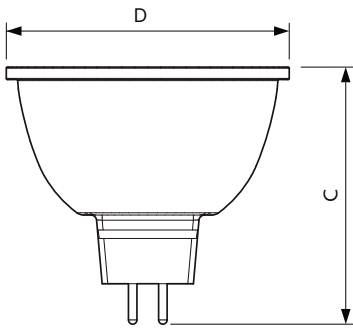

MASTER LEDspot ExpertColor LV

Controls and Dimming	
Dimmable	Yes
Approval and Application	
Energy efficiency label (EEL)	Not applicable
Suitable for accent lighting	Yes
Product Data	
Full product code	871869671952700
Order product name	MASTER LED ExpertColor LED MR16 ExpertColor 7.2-50W 930 60D

EAN/UPC – product	8718696719527
Order code	71952700
Numerator – quantity per pack	1
Numerator – packs per outer box	10
Material no. (12NC)	929001341508
Net weight (piece)	0.034 kg

Dimensional drawing

MAS LED MR16 ExpertColor 7.2-50W 930 60D

Product	D	C
MASTER LED ExpertColor LED MR16 ExpertColor 7.2-50W 930 60D	50.5 mm	46 mm