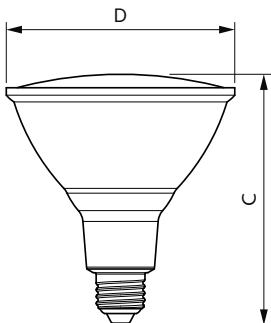

Essential LEDspot PAR

Approval and Application

Suitable for accent lighting	Yes
Energy consumption kWh/1,000 hours	10 kWh

Product Data

Full product code	871869672867300
Order product name	Essential LED 10-80W PAR38 827 25D
EAN/UPC – product	8718696728673

Order code	72867300
SAP numerator – quantity per pack	1
Numerator – packs per outer box	6
SAP material	929001322708
SAP net weight (piece)	0.385 kg

Dimensional drawing

PAR38 220-240V 11-60W 2700K E27 D

Product

Essential LED 10-80W PAR38 827 25D