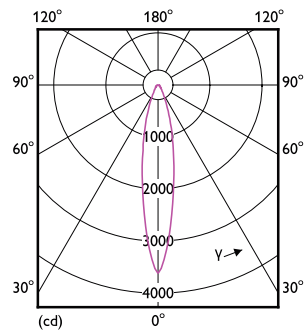

LEDspots Corepro 9W PAR38 E27 827 25D-LDD

© 2021 Philips Lighting B.V. Page 11

LEDspots Corepro 9W PAR38 E27 827 25D-ADL