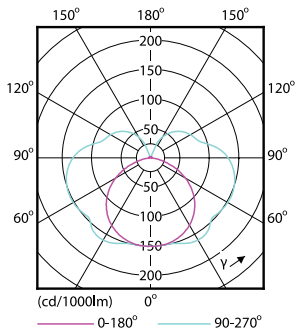

LED Lamps, CorePro R7S 118mm 14-100W /840 D