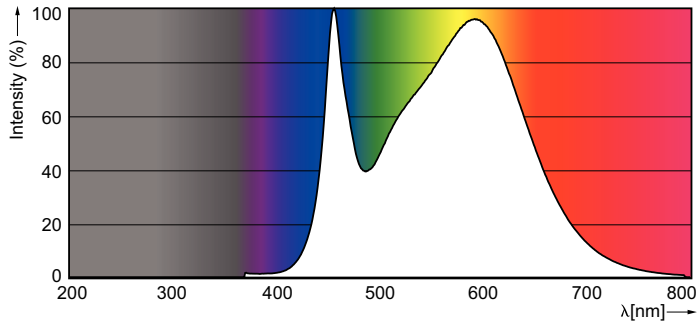

CorePro LEDlinear MV

Order product name	CorePro LED linear R7S 118mm 14-100W 840 D
EAN/UPC – product	8718696578810
Order code	57881000
SAP numerator – quantity per pack	1
Numerator – packs per outer box	10

SAP material	929001243802
SAP net weight (piece)	0.095 kg

Dimensional drawing

C

Product	D	C
CorePro LED linear R7S 118mm 14-100W 840 D	29 mm	118 mm

Linear 220V 15W-100W1500lm 4000K R7S Dim

Photometric data

© 2021 Osram Opto Semiconductors AG

LED Lamps, CorePro R7S 118mm 14-100W /840 D

LED Lamps, CorePro R7S 118mm 14-100W /840 D