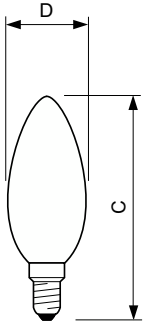

Product data

General Information		Wattage Equivalent	
Lighting Technology	LED		25 W
Switching Cycle	20,000	Starting Time (Nom)	0.5 s
Rated Lifetime (Hours)	15,000 hour(s)	Warm-up time to 60% light	0.5 s
Nominal lifetime	15,000 hour(s)	Power Factor (Fraction)	0.4
Cap-Base	E14 [E14]	Voltage (Nom)	220-240 V
Light Technical		Temperature	
Color Code	827 [CCT of 2700K]	T-Case Maximum (Nom)	70 °C
Luminous Flux	250 lumen	Controls and Dimming	
Color Designation	Warm White (WW)	Dimmable	No
Correlated Color Temperature (Nom)	2700 K	Mechanical and Housing	
Luminous Efficacy (rated) (Nom)	125.00 lm/W	Bulb Finish	Clear
Color Consistency	<6	Bulb Shape	B35 [B 35mm]
Color rendering index (CRI)	80	Approval and Application	
LLMF At End Of Nominal Lifetime (Nom)	70 %	Energy Saving Product	Yes
Operating and Electrical		Suitable For Accent Lighting	No
Line Frequency	50 to 60 Hz	Energy Consumption kWh/1000 h	2 kWh
Input Frequency	50 to 60 Hz	EU RoHS compliant	Yes
Power Consumption	2 W		
Lamp Current (Nom)	20 mA		

Material number (12NC)	929001238308
Full product name	LEDClassic 2-25W B35 E14 WW CL ND APR
EAN/UPC - Case	8718696574287

Dimensional drawing

Product	D	C
LEDClassic 2-25W B35 E14 WW CL ND APR	35 mm	97 mm

Photometric data

Spectral Power Distribution Colour - LEDClassic 2-25W B35 E14 WW CL ND APR

General uniform lighting - LEDClassic 2-25W B35 E14 WW CL ND APR

Light Distribution Diagram - LEDClassic 2-25W B35 E14 WW CL ND APR