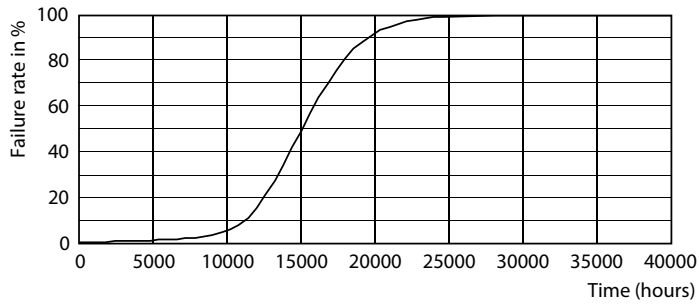

Classic filament LEDbulbs

Lifetime

Life Expectancy Diagram - LEDClassic 2-25W B35 E14 WW CL ND APR