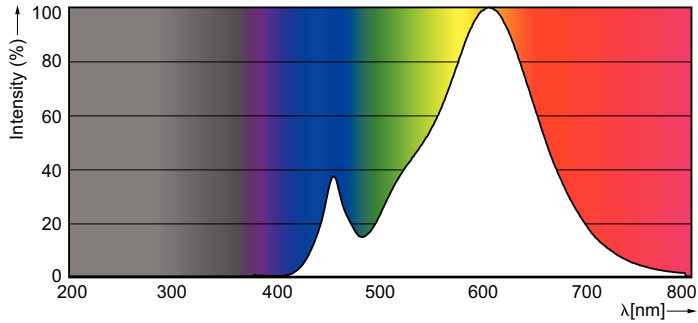

Product data

General Information		Wattage Equivalent	
Lighting Technology	LED		25 W
Switching Cycle	20,000	Starting Time (Nom)	0.5 s
Rated Lifetime (Hours)	15,000 hour(s)	Warm-up time to 60% light	0.5 s
Nominal lifetime	15,000 hour(s)	Power Factor (Fraction)	0.4
Cap-Base	E14 [E14]	Voltage (Nom)	220-240 V
Light Technical		Temperature	
Color Code	827 [CCT of 2700K]	T-Case Maximum (Nom)	70 °C
Luminous Flux	250 lumen	Controls and Dimming	
Color Designation	Warm White (WW)	Dimmable	No
Correlated Color Temperature (Nom)	2700 K	Mechanical and Housing	
Luminous Efficacy (rated) (Nom)	125.00 lm/W	Bulb Finish	Clear
Color Consistency	<6	Bulb Shape	B35 [B 35mm]
Color rendering index (CRI)	80	Approval and Application	
LLMF At End Of Nominal Lifetime (Nom)	70 %	Energy Saving Product	Yes
Operating and Electrical		Suitable For Accent Lighting	No
Line Frequency	50 to 60 Hz	Energy Consumption kWh/1000 h	2 kWh
Input Frequency	50 to 60 Hz	EU RoHS compliant	Yes
Power Consumption	2 W		
Lamp Current (Nom)	20 mA		

Photometric data

Spectral Power Distribution Colour - LEDClassic 2-25W B35 E14 WW CL ND APR

General uniform lighting - LEDClassic 2-25W B35 E14 WW CL ND APR

Light Distribution Diagram - LEDClassic 2-25W B35 E14 WW CL ND APR