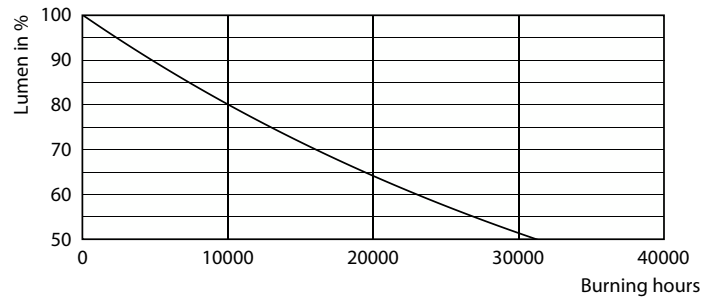

Classic filament LEDbulbs

Lifetime

Lumen Maintenance Diagram - LEDClassic 2-25W B35 E14 WW CL ND APR