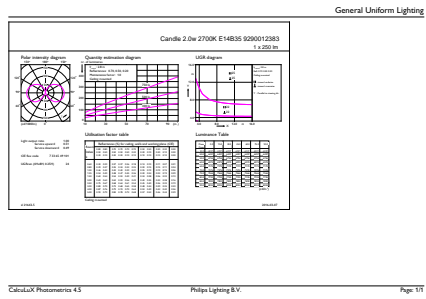

Product data

General Information		Wattage Equivalent	
Lighting Technology	LED		25 W
Switching Cycle	20,000	Starting Time (Nom)	0.5 s
Rated Lifetime (Hours)	15,000 hour(s)	Warm-up time to 60% light	0.5 s
Nominal lifetime	15,000 hour(s)	Power Factor (Fraction)	0.4
Cap-Base	E14 [E14]	Voltage (Nom)	220-240 V
Light Technical		Temperature	
Color Code	827 [CCT of 2700K]	T-Case Maximum (Nom)	70 °C
Luminous Flux	250 lumen	Controls and Dimming	
Color Designation	Warm White (WW)	Dimmable	No
Correlated Color Temperature (Nom)	2700 K	Mechanical and Housing	
Luminous Efficacy (rated) (Nom)	125.00 lm/W	Bulb Finish	Clear
Color Consistency	<6	Bulb Shape	B35 [B 35mm]
Color rendering index (CRI)	80	Approval and Application	
LLMF At End Of Nominal Lifetime (Nom)	70 %	Energy Saving Product	Yes
Operating and Electrical		Suitable For Accent Lighting	No
Line Frequency	50 to 60 Hz	Energy Consumption kWh/1000 h	2 kWh
Input Frequency	50 to 60 Hz	EU RoHS compliant	Yes
Power Consumption	2 W		
Lamp Current (Nom)	20 mA		

Material number (12NC)	929001238308
Full product name	LEDClassic 2-25W B35 E14 WW CL ND APR
EAN/UPC - Case	8718696574287

Dimensional drawing

Product	D	C
LEDClassic 2-25W B35 E14 WW CL ND APR	35 mm	97 mm

Photometric data

Spectral Power Distribution Colour - LEDClassic 2-25W B35 E14 WW CL ND APR

General uniform lighting - LEDClassic 2-25W B35 E14 WW CL ND APR

Light Distribution Diagram - LEDClassic 2-25W B35 E14 WW CL ND APR