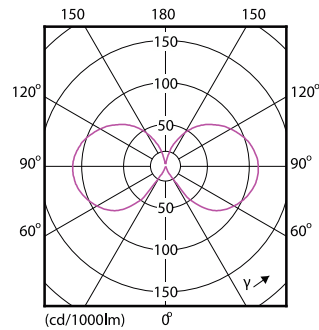

Material number (12NC)	929001238308
Full product name	LEDClassic 2-25W B35 E14 WW CL ND APR
EAN/UPC - Case	8718696574287

Dimensional drawing

Product	D	C
LEDClassic 2-25W B35 E14 WW CL ND APR	35 mm	97 mm

Photometric data

Spectral Power Distribution Colour - LEDClassic 2-25W B35 E14 WW CL ND APR

General uniform lighting - LEDClassic 2-25W B35 E14 WW CL ND APR

Light Distribution Diagram - LEDClassic 2-25W B35 E14 WW CL ND APR