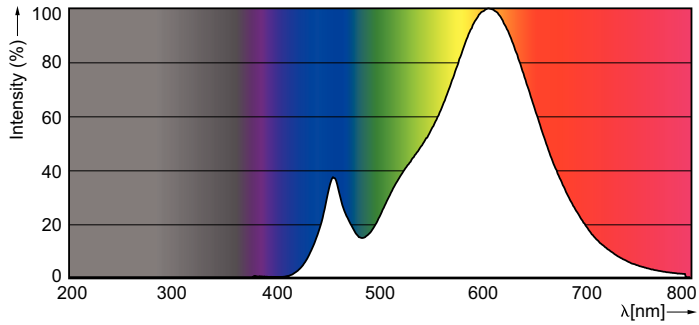

Photometric data

LED Lamps, Lightcolour /827 ND CL