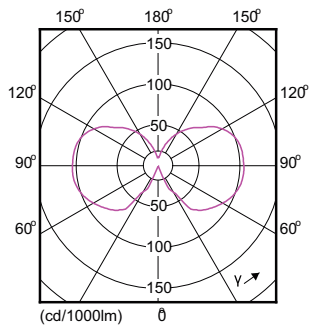

CorePro LEDbulb ND 4-40W ST64 827