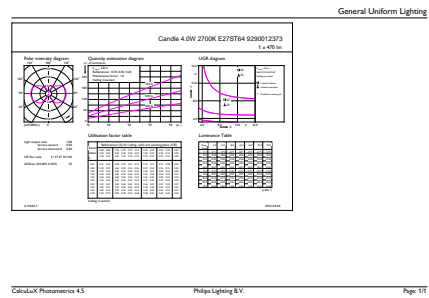

Product data

General Information		Starting time (nom.)	
Cap base	E27 [E27]		0.5 s
EU RoHS compliant	Yes	Warm-up time to 60% light (nom.)	0.5 s
Nominal lifetime (nom.)	15000 h	Power factor (nom.)	0.4
Switching cycle	20,000X	Voltage (Nom)	220-240 V
Technical type	4-50W		
Light Technical		Temperature	
Colour Code	827 [CCT of 2,700 K]	T-Case maximum (nom.)	70 °C
Luminous flux (nom.)	470 lm		
Colour designation	Warm White (WW)	Controls and Dimming	
Correlated Colour Temperature (Nom)	2700 K	Dimmable	No
Luminous efficacy (rated) (nom.)	118.00 lm/W	Mechanical and Housing	
Colour consistency	<6	Lamp Finish	Clear
Colour rendering index (nom.)	80	Bulb shape	ST64
LLMF at end of nominal lifetime (nom.)	70 %	Approval and Application	
Operating and Electrical		Energy-saving product	Yes
Input frequency	50 to 60 Hz	Suitable for accent lighting	No
Power (Rated) (Nom)	4 W	Energy consumption kWh/1,000 hours	4 kWh
Lamp current (nom.)	33 mA	Product Data	
Wattage equivalent	50 W	Full product code	871869657423200

SAP material	929001237308
SAP net weight (piece)	0.048 kg

Dimensional drawing

filament 4.5W-40W 470lm NAD 2700K E27ND

Product	D	C
LEDClassic 4-50W ST64 E27 WW CL ND APR	64 mm	140 mm

Photometric data

LED Lamps, Lightcolour /827 ND CL