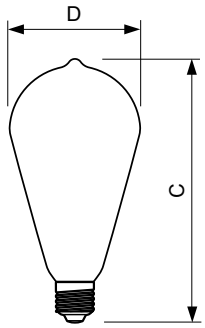

Product data

General Information		Starting time (nom.)	
Cap base	E27 [E27]		0.5 s
EU RoHS compliant	Yes	Warm-up time to 60% light (nom.)	0.5 s
Nominal lifetime (nom.)	15000 h	Power factor (nom.)	0.4
Switching cycle	20,000X	Voltage (Nom)	220-240 V
Technical type	4-50W		
Light Technical		Temperature	
Colour Code	827 [CCT of 2,700 K]	T-Case maximum (nom.)	70 °C
Luminous flux (nom.)	470 lm		
Colour designation	Warm White (WW)	Controls and Dimming	
Correlated Colour Temperature (Nom)	2700 K	Dimmable	No
Luminous efficacy (rated) (nom.)	118.00 lm/W	Mechanical and Housing	
Colour consistency	<6	Lamp Finish	Clear
Colour rendering index (nom.)	80	Bulb shape	ST64
LLMF at end of nominal lifetime (nom.)	70 %	Approval and Application	
Operating and Electrical		Energy-saving product	Yes
Input frequency	50 to 60 Hz	Suitable for accent lighting	No
Power (Rated) (Nom)	4 W	Energy consumption kWh/1,000 hours	4 kWh
Lamp current (nom.)	33 mA	Product Data	
Wattage equivalent	50 W	Full product code	871869657423200

SAP material	929001237308
SAP net weight (piece)	0.048 kg

Dimensional drawing

filament 4.5W-40W 470lm NAD 2700K E27ND

Product	D	C
LEDClassic 4-50W ST64 E27 WW CL ND APR	64 mm	140 mm

Photometric data

LED Lamps, Lightcolour /827 ND CL