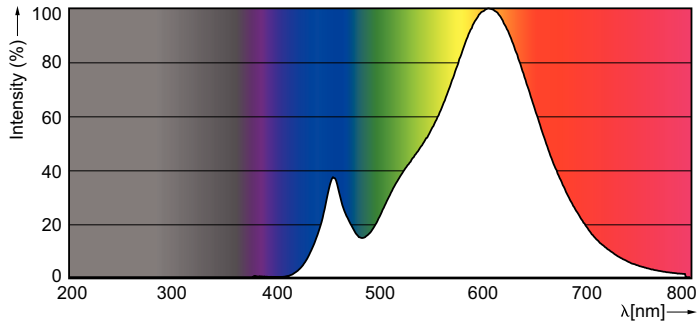

Classic filament LEDbulbs

Order product name	LEDClassic 4-50W A60 E27 WW CL ND APR
EAN/UPC – product	8718696574195
Order code	57419500
SAP numerator – quantity per pack	1
Numerator – packs per outer box	12

SAP material	929001237108
SAP net weight (piece)	0.030 kg

Dimensional drawing

... D ...

Product	D	C
LEDClassic 4-50W A60 E27 WW CL ND APR	60 mm	104 mm

filament 4.5W-40W 470lm NAD 2700K E27ND

Photometric data

LED Lamps, Lightcolour /827 ND CL