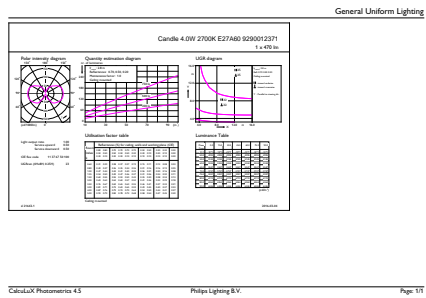

Classic filament LEDbulbs

Order product name	LEDClassic 4-50W A60 E27 WW CL ND APR
EAN/UPC – product	8718696574195
Order code	57419500
SAP numerator – quantity per pack	1
Numerator – packs per outer box	12

SAP material	929001237108
SAP net weight (piece)	0.030 kg

Dimensional drawing

... D ...

Product	D	C
LEDClassic 4-50W A60 E27 WW CL ND APR	60 mm	104 mm

filament 4.5W-40W 470lm NAD 2700K E27ND

Photometric data

CorePro LEDbulb ND 4-40W A60 827