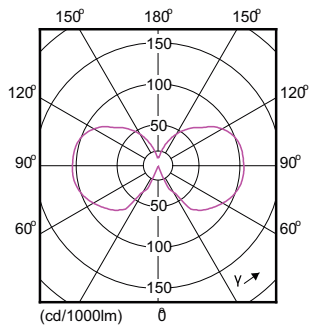

CorePro LEDbulb ND 4-40W A60 827