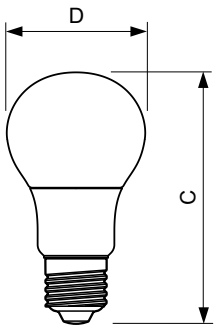

Product data

General Information	
Cap-Base	E27 [E27]
Nominal lifetime	15,000 hour(s)
Switching Cycle	50,000
Lighting Technology	LED
Flux measurement reference	Sphere
CE mark	Yes
EU RoHS compliant	Yes

Light Technical	
Color Code	827 [CCT of 2700K]
Beam Angle (Nom)	200 degree(s)
Luminous Flux	806 lumen
Color Designation	Warm White (WW)
Correlated Color Temperature (Nom)	2700 K
Luminous Efficacy (rated) (Nom)	100 lm/W
Color Consistency	<6
Color rendering index (CRI)	80
LLMF At End Of Nominal Lifetime (Nom)	70 %

Temperature	
T-Case Maximum (Nom)	85 °C

Controls and Dimming	
Dimmable	No

Mechanical and Housing	
Bulb Finish	Frosted
Bulb Shape	A60 [A 60mm]

CorePro Plastic LEDbulbs

Approval and Application

Energy Efficiency Class	F
Energy Consumption kWh/1000 h	8 kWh
EPREL Registration Number	397626
EyeComfort	Yes

Dimensional drawing

Product	D	C
CorePro LEDbulb ND 8-60W A60 E27 827	60 mm	110 mm

Photometric data

General uniform lighting - CorePro LEDbulb ND 8-60W A60 E27 827

Light Distribution Diagram - CorePro LEDbulb ND 8-60W A60 E27 827