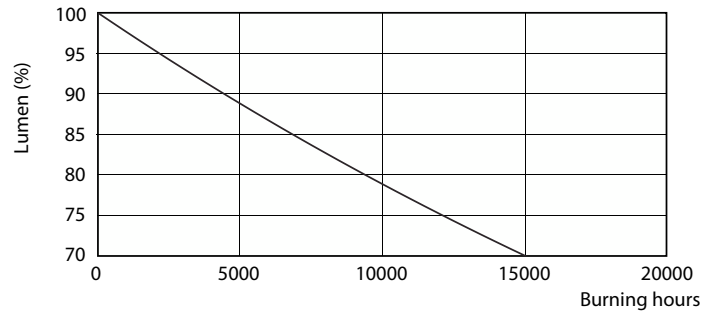

Product data

General Information	
Cap-Base	E27 [E27]
Nominal lifetime	15,000 hour(s)
Switching Cycle	50,000
Lighting Technology	LED
Flux measurement reference	Sphere
CE mark	Yes
EU RoHS compliant	Yes

Light Technical	
Color Code	827 [CCT of 2700K]
Beam Angle (Nom)	200 degree(s)
Luminous Flux	806 lumen
Color Designation	Warm White (WW)
Correlated Color Temperature (Nom)	2700 K
Luminous Efficacy (rated) (Nom)	100 lm/W
Color Consistency	<6
Color rendering index (CRI)	80
LLMF At End Of Nominal Lifetime (Nom)	70 %

Dimensional drawing

Product	D	C
CorePro LEDbulb ND 8-60W A60 E27 827	60 mm	110 mm

Photometric data

General uniform lighting - CorePro LEDbulb ND 8-60W A60 E27 827

Light Distribution Diagram - CorePro LEDbulb ND 8-60W A60 E27 827

CorePro Plastic LEDbulbs

Photometric data

Spectral Power Distribution Colour - CorePro LEDbulb ND 8-60W A60 E27 827

Lifetime

Life Expectancy Diagram - CorePro LEDbulb ND 8-60W A60 E27 827

Lumen Maintenance Diagram - CorePro LEDbulb ND 8-60W A60 E27 827