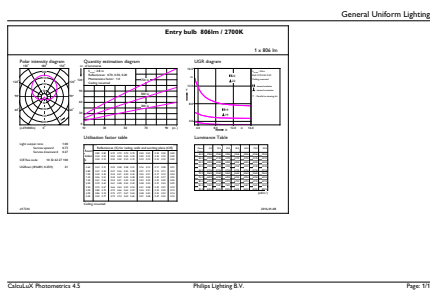

Product data

General Information	
Cap-Base	E27 [E27]
Nominal lifetime	15,000 hour(s)
Switching Cycle	50,000
Lighting Technology	LED
Flux measurement reference	Sphere
CE mark	Yes
EU RoHS compliant	Yes

Light Technical	
Color Code	827 [CCT of 2700K]
Beam Angle (Nom)	200 degree(s)
Luminous Flux	806 lumen
Color Designation	Warm White (WW)
Correlated Color Temperature (Nom)	2700 K
Luminous Efficacy (rated) (Nom)	100 lm/W
Color Consistency	<6
Color rendering index (CRI)	80
LLMF At End Of Nominal Lifetime (Nom)	70 %

Dimensional drawing

Product	D	C
CorePro LEDbulb ND 8-60W A60 E27 827	60 mm	110 mm

Photometric data

General uniform lighting - CorePro LEDbulb ND 8-60W A60 E27 827

Light Distribution Diagram - CorePro LEDbulb ND 8-60W A60 E27 827