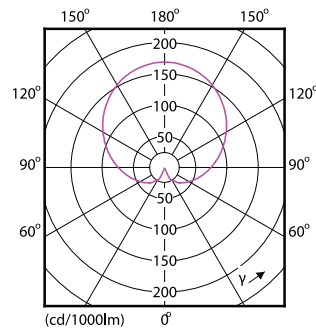

Product data

General Information	
Cap-Base	E27 [E27]
Nominal lifetime	15,000 hour(s)
Switching Cycle	50,000
Lighting Technology	LED
Flux measurement reference	Sphere
CE mark	Yes
EU RoHS compliant	Yes

Light Technical	
Color Code	827 [CCT of 2700K]
Beam Angle (Nom)	200 degree(s)
Luminous Flux	806 lumen
Color Designation	Warm White (WW)
Correlated Color Temperature (Nom)	2700 K
Luminous Efficacy (rated) (Nom)	100 lm/W
Color Consistency	<6
Color rendering index (CRI)	80
LLMF At End Of Nominal Lifetime (Nom)	70 %

Temperature	
T-Case Maximum (Nom)	85 °C

Controls and Dimming	
Dimmable	No

Mechanical and Housing	
Bulb Finish	Frosted
Bulb Shape	A60 [A 60mm]

CorePro Plastic LEDbulbs

Approval and Application

Energy Efficiency Class	F
Energy Consumption kWh/1000 h	8 kWh
EPREL Registration Number	397626
EyeComfort	Yes

Dimensional drawing

Product	D	C
CorePro LEDbulb ND 8-60W A60 E27 827	60 mm	110 mm

Photometric data

General uniform lighting - CorePro LEDbulb ND 8-60W A60 E27 827

Light Distribution Diagram - CorePro LEDbulb ND 8-60W A60 E27 827