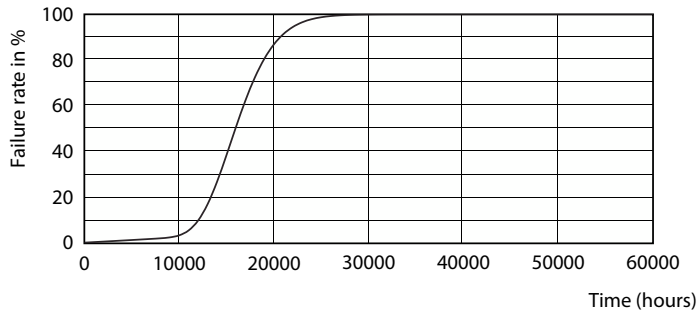

Lifetime

Life Expectancy Diagram - CorePro LEDbulb ND 8-60W A60 E27 827