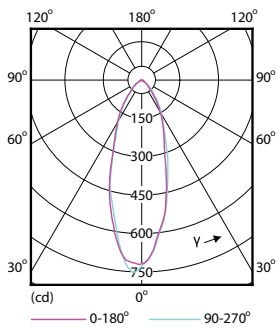

CorePro LEDspotMV 50W GU10 830 36D CLA