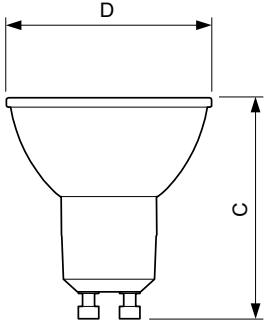

Classic LEDspotMV

Order code	71342600
SAP numerator – quantity per pack	1
Numerator – packs per outer box	10
SAP material	929001218108

SAP net weight (piece)	0.038 kg

Dimensional drawing

GU10 230V 4W-35W 260lm 100D 2700K GU10ND

Product	D	C
Essential LED 4.6-50W GU10 830 36D	50 mm	54 mm