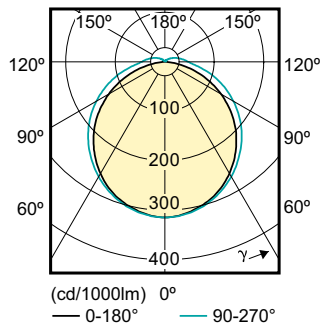

CorePro LED PLC 2P

Energy consumption kWh/1,000 hours 9 kWh

Product Data

Full product code	871869667003300
Order product name	LED PLC 6.5W 830 2P G24d-2
EAN/UPC – product	8718696670033
Order code	67003300

SAP numerator – quantity per pack	1
Numerator – packs per outer box	10
SAP material	929001201408
SAP net weight (piece)	0.080 kg

Dimensional drawing

Product	D1	D2	A1	A2	A3
LED PLC 6.5W 830 2P G24d-2	24.3 mm	28.4 mm	105.8 mm	125 mm	147.6 mm

LED PLC 6.5W 830 2P G24d-2

Photometric data