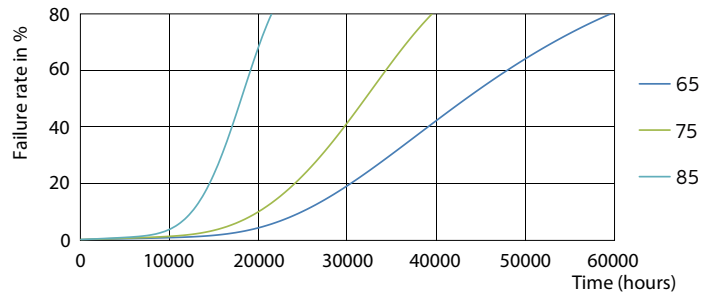

CorePro LED PLC 2P

Lifetime