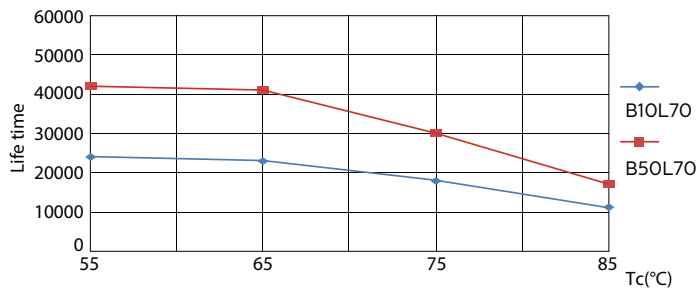

LEDtube PLC 100mm 7W G24D-2 830 650lm