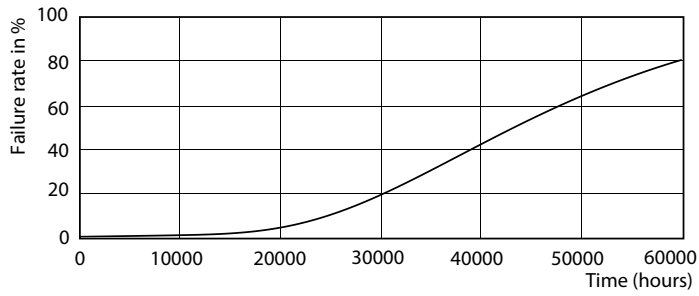

CorePro LED PLC 2P

Lifetime