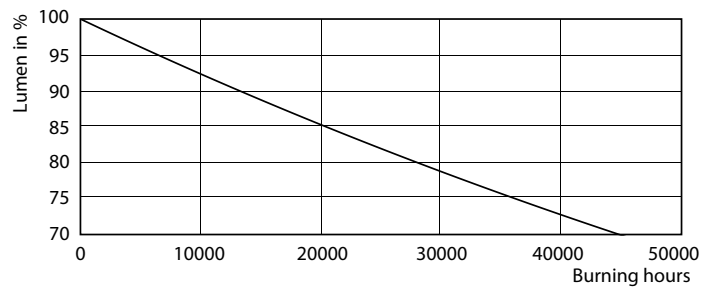

LEDtube PLC 100mm 7W G24D-2 830 650lm