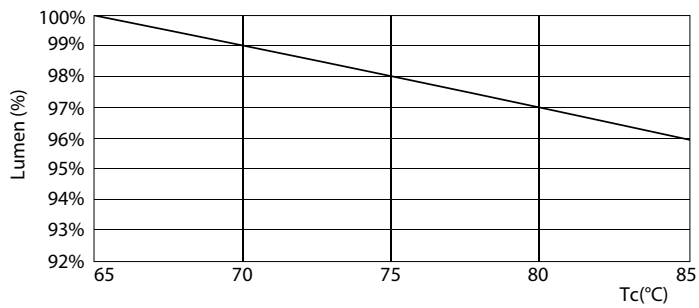

LEDtube PLC 100mm 7W G24D-2 830 650lm

LEDtube PLC 100mm 7W G24D-2 830 650lm

LEDtube PLC 100mm 7W G24D-2 830 650lm