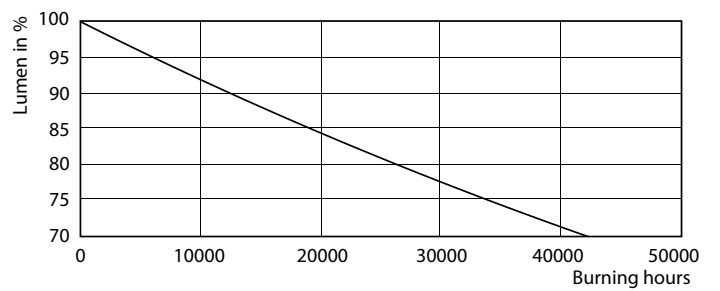

CorePro LED PLC 2P

Lifetime

LEDtube PLC 100mm 9W G24D-3 830 950lm