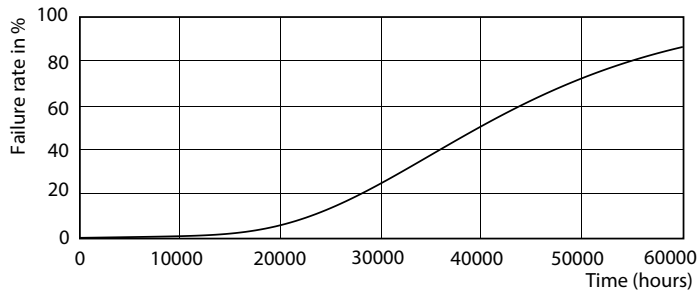

CorePro LED PLC 2P

Lifetime

LEDtube PLC 100mm 9W G24D-3 830 950lm