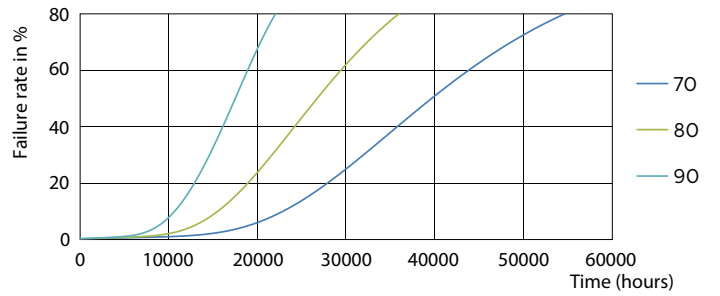

CorePro LED PLC 2P

Lifetime

LEDtube PLC 100mm 9W G24D-3 830 950lm