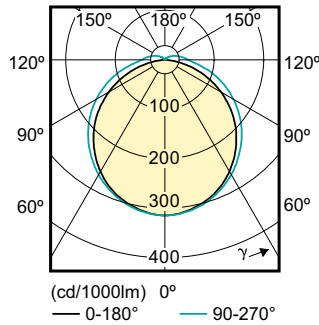

CorePro LED PLC 2P

Energy consumption kWh/1,000 hours	11 kWh
Product Data	
Full product code	871869666999000
Order product name	LED PLC 8.5W 830 2P G24d-3
EAN/UPC – product	8718696669990
Order code	66999000

SAP numerator – quantity per pack	1
Numerator – packs per outer box	10
SAP material	929001201208
SAP net weight (piece)	0.090 kg

Dimensional drawing

Product	D1	D2	A1	A2	A3
LED PLC 8.5W 830 2P G24d-3	24.3 mm	28.4 mm	128.8 mm	148 mm	170.6 mm

Photometric data