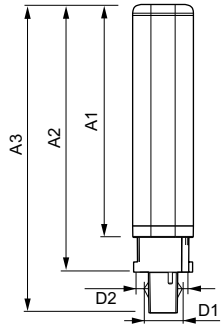

### Product data

General Information		Warm-up time to 60% light (nom.)	
Cap base	G24D-3 [ G24d-3]		0.5 s
EU RoHS compliant	Yes	Power factor (nom.)	0.9
Nominal lifetime (nom.)	30000 h	Voltage (Nom)	220-240 V
Switching cycle	50,000X		
Light Technical		Temperature	
Colour Code	830 [ CCT of 3,000 K]	T-ambient (max.)	35 °C
Beam Angle (Nom)	120 °	T-ambient (min.)	-20 °C
Luminous flux (nom.)	950 lm	T storage (max.)	65 °C
Colour designation	White (WH)	T storage (min.)	-40 °C
Correlated Colour Temperature (Nom)	3000 K	T-Case maximum (nom.)	75 °C
Luminous efficacy (rated) (nom.)	111.00 lm/W	Controls and Dimming	
Colour consistency	<6	Dimmable	No
Colour rendering index (nom.)	83	Mechanical and Housing	
LLMF at end of nominal lifetime (nom.)	70 %	Product length	200 mm
		Bulb shape	Tube, single-ended
Operating and Electrical		Approval and Application	
Input frequency	50 to 60 Hz	Energy-saving product	Yes
Power (Rated) (Nom)	8.5 W	Approval marks	CE marking RoHS compliance KEMA Keur certificate
Lamp current (max.)	43 mA		
Lamp current (min.)	33 mA		
Starting time (nom.)	0.5 s		

## Dimensional drawing

LEDtube PLC 8.5W G24d-3/830 2P

Product	D1	D2	A1	A2	A3
LED PLC 8.5W 830 2P G24d-3	24.3 mm	28.4 mm	128.8 mm	148 mm	170.6 mm

## Photometric data

LEDtube PLC 100mm 9W G24D-3 830 950lm