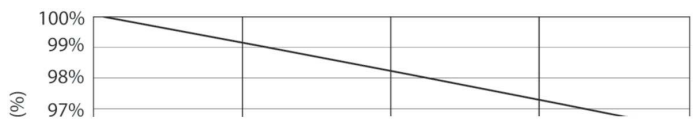

LEDtube PLC 100mm 9W G24D-3 830 950lm

LEDtube PLC 100mm 9W G24D-3 830 950lm