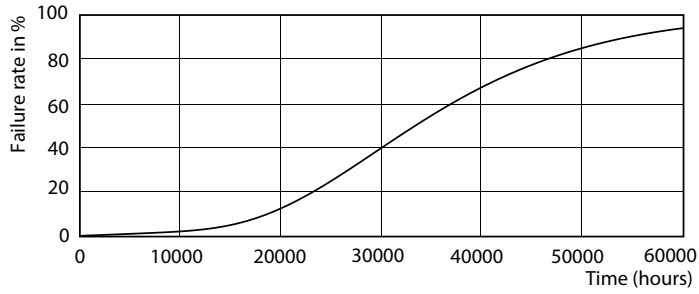

CorePro LED PLC 4P

Lifetime