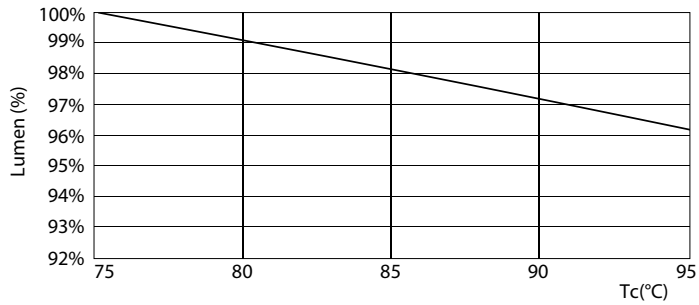

LEDtube PLC 100mm 9W G24Q-3 830 950lm

LEDtube PLC 100mm 9W G24Q-3 830 950lm