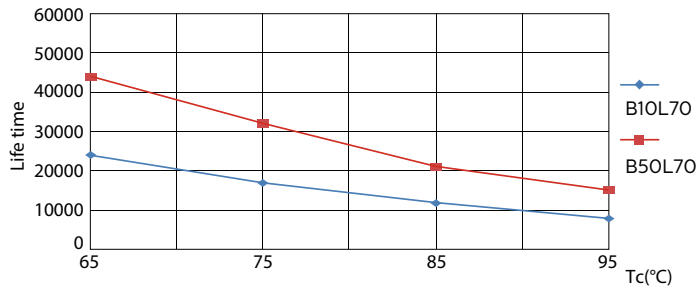

LEDtube PLC 100mm 9W G24Q-3 830 950lm

LEDtube PLC 100mm 9W G24Q-3 830 950lm