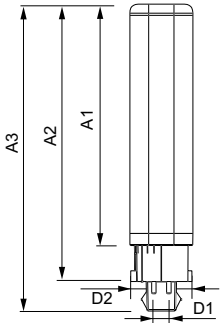

Product data

General Information		Temperature	
Cap base	G24Q-3 [G24q-3]	Warm-up time to 60% light (nom.)	0.5 s
EU RoHS compliant	Yes	Power factor (nom.)	0.9
Nominal lifetime (nom.)	30000 h	Voltage (Nom)	20-50 V
Switching cycle	50,000X	Temperature	
Light Technical		T-ambient (max.)	35 °C
Colour Code	841 [CCT of 4100K (841)]	T-ambient (min.)	-20 °C
Beam Angle (Nom)	120 °	T storage (max.)	65 °C
Luminous flux (nom.)	1000 lm	T storage (min.)	-40 °C
Colour designation	Cool White (CW)	T-Case maximum (nom.)	76 °C
Correlated Colour Temperature (Nom)	4000 K	Controls and Dimming	
Luminous efficacy (rated) (nom.)	100.00 lm/W	Dimmable	No
Colour consistency	<6	Mechanical and Housing	
Colour rendering index (nom.)	83	Product length	200 mm
LLMF at end of nominal lifetime (nom.)	70 %	Approval and Application	
Operating and Electrical		Energy efficiency label (EEL)	A+
Input frequency	30000-80000 Hz	Energy-saving product	Yes
Power (Rated) (Nom)	9 W	Approval marks	CE marking RoHS compliance KEMA Keur certificate
Lamp current (max.)	400 mA		
Lamp current (min.)	250 mA		
Starting time (nom.)	0.5 s		

CorePro LED PLC 4P

Energy consumption kWh/1,000 hours	12 kWh
Product Data	
Full product code	871869654117300
Order product name	CorePro LED PLC 9W 840 4P G24q-3
EAN/UPC – product	8718696541173
Order code	54117300

SAP numerator – quantity per pack	1
Numerator – packs per outer box	10
SAP material	929001200902
SAP net weight (piece)	0.088 kg

Dimensional drawing

LEDtube PLC 9W G24q-3/840 4P

Product	D1	D2	A1	A2	A3
CorePro LED PLC 9W 840 4P G24q-3	24.3 mm	28.4 mm	128.8 mm	148 mm	163.6 mm