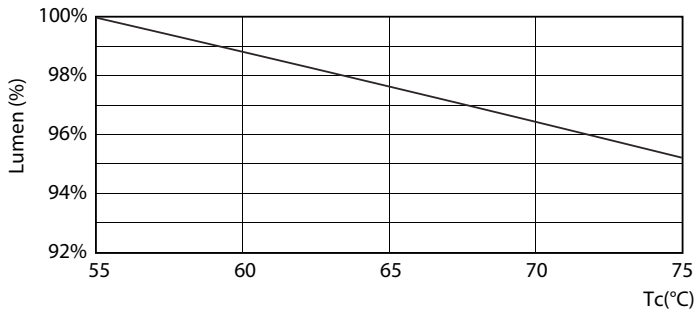

Lumen Maintenance Diagram - LEDtube 600mm 8W 765 T8 AP C G