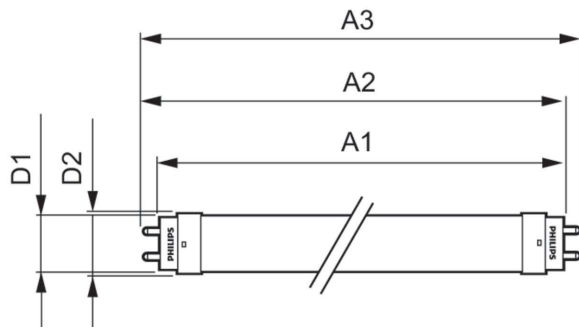

### Product data

General Information		Power Consumption	
Cap-Base	G13 [Medium Bi-Pin Fluorescent]	Power Consumption	8 W
Nominal lifetime	15,000 hour(s)	Starting Time (Nom)	0.5 s
Switching Cycle	50,000	Warm-up time to 60% light	0.5 s
Rated Lifetime (Hours)	15,000 hour(s)	Power Factor (Fraction)	0.5
Lighting Technology	LED	Voltage (Nom)	220-240 V
EU RoHS compliant	Yes	<b>Temperature</b>	
<b>Light Technical</b>		Ambient temperature range	-20 °C to 45 °C
Color Code	765 [CCT of 6500K]	T-Case Maximum (Nom)	60 °C
Beam Angle (Nom)	240 degree(s)	<b>Controls and Dimming</b>	
Luminous Flux	800 lumen	Dimmable	No
Color Designation	Cool Daylight	<b>Mechanical and Housing</b>	
Correlated Color Temperature (Nom)	6500 K	Product Length	600 mm
Luminous Efficacy (rated) (Nom)	100.00 lm/W	Bulb Shape	Tube, double-ended
Color Consistency	<7	<b>Approval and Application</b>	
Color rendering index (CRI)	73	Energy Saving Product	Yes
LLMF At End Of Nominal Lifetime (Nom)	70 %	Suitable For Accent Lighting	No
<b>Operating and Electrical</b>		Approval Marks	RoHS compliance KEMA Keur certificate
Line Frequency	50 to 60 Hz		
Input Frequency	50 to 60 Hz		

# Ecofit Ledtubes T8

Energy Consumption kWh/1000 h	8 kWh
<b>Product Data</b>	
Full product code	871869652507400
Order product name	LEDtube 600mm 8W 765 T8 AP C G
Order code	52507400
Numerator - Quantity Per Pack	1

## Dimensional drawing

Product	D1	D2	A1	A2	A3	C	D
LEDtube 600mm	25.68	28 mm	588.5	595.5	602.5	602.5	27.8
8W 765 T8 AP C G	mm		mm	mm	mm	mm	mm

## Photometric data

General uniform lighting - LEDtube 600mm 8W 765 T8 AP C G

Light Distribution Diagram - LEDtube 600mm 8W 765 T8 AP C G

Spectral Power Distribution Colour - LEDtube 600mm 8W 765 T8 AP C G