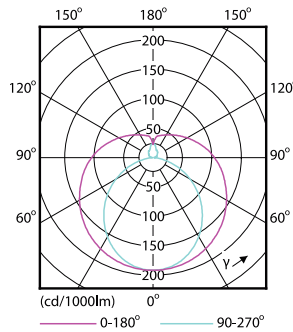

### Product data

General Information		Power Consumption	
Cap-Base	G13 [Medium Bi-Pin Fluorescent]	Power Consumption	8 W
Nominal lifetime	15,000 hour(s)	Starting Time (Nom)	0.5 s
Switching Cycle	50,000	Warm-up time to 60% light	0.5 s
Rated Lifetime (Hours)	15,000 hour(s)	Power Factor (Fraction)	0.5
Lighting Technology	LED	Voltage (Nom)	220-240 V
EU RoHS compliant	Yes	<b>Temperature</b>	
<b>Light Technical</b>		Ambient temperature range	-20 °C to 45 °C
Color Code	765 [CCT of 6500K]	T-Case Maximum (Nom)	60 °C
Beam Angle (Nom)	240 degree(s)	<b>Controls and Dimming</b>	
Luminous Flux	800 lumen	Dimmable	No
Color Designation	Cool Daylight	<b>Mechanical and Housing</b>	
Correlated Color Temperature (Nom)	6500 K	Product Length	600 mm
Luminous Efficacy (rated) (Nom)	100.00 lm/W	Bulb Shape	Tube, double-ended
Color Consistency	<7	<b>Approval and Application</b>	
Color rendering index (CRI)	73	Energy Saving Product	Yes
LLMF At End Of Nominal Lifetime (Nom)	70 %	Suitable For Accent Lighting	No
<b>Operating and Electrical</b>		Approval Marks	RoHS compliance KEMA Keur certificate
Line Frequency	50 to 60 Hz		
Input Frequency	50 to 60 Hz		

## Dimensional drawing

Product	D1	D2	A1	A2	A3	C	D
LEDtube 600mm	25.68	28 mm	588.5	595.5	602.5	602.5	27.8
8W 765 T8 AP C G	mm		mm	mm	mm	mm	mm

## Photometric data

General uniform lighting - LEDtube 600mm 8W 765 T8 AP C G

Light Distribution Diagram - LEDtube 600mm 8W 765 T8 AP C G

Spectral Power Distribution Colour - LEDtube 600mm 8W 765 T8 AP C G