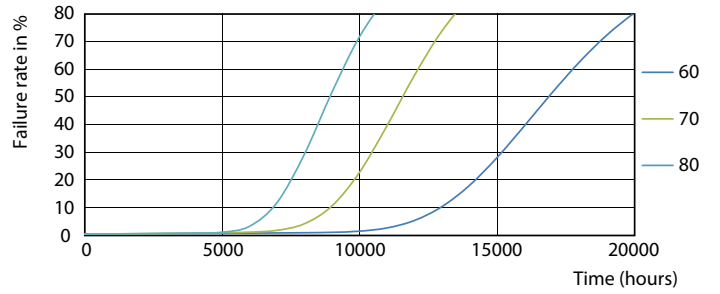

Ecofit Ledtubes T8

Lifetime

Life Expectancy Diagram - LEDtube 600mm 8W 765 T8 AP C G