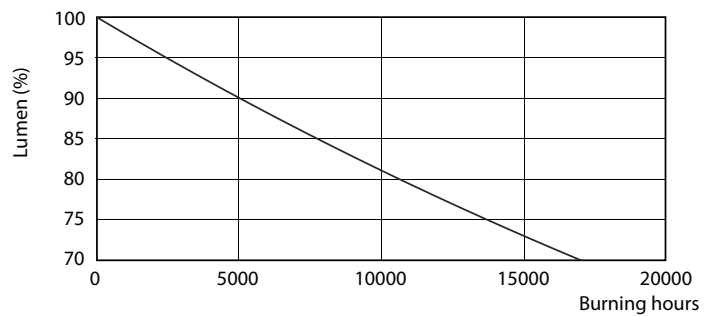

Life Expectancy Diagram - LEDtube 600mm 8W 765 T8 AP C G