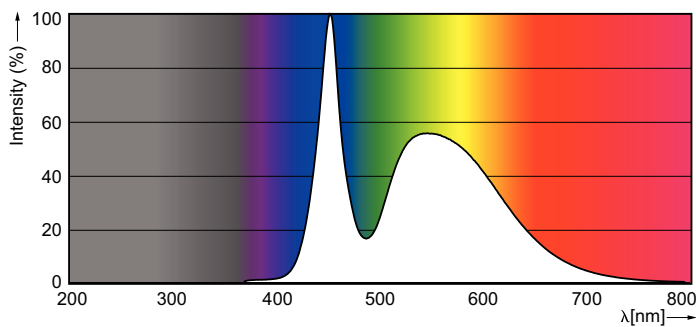

### Product data

General Information		Power Consumption	
Cap-Base	G13 [Medium Bi-Pin Fluorescent]	Power Consumption	8 W
Nominal lifetime	15,000 hour(s)	Starting Time (Nom)	0.5 s
Switching Cycle	50,000	Warm-up time to 60% light	0.5 s
Rated Lifetime (Hours)	15,000 hour(s)	Power Factor (Fraction)	0.5
Lighting Technology	LED	Voltage (Nom)	220-240 V
EU RoHS compliant	Yes	<b>Temperature</b>	
<b>Light Technical</b>		Ambient temperature range	-20 °C to 45 °C
Color Code	765 [CCT of 6500K]	T-Case Maximum (Nom)	60 °C
Beam Angle (Nom)	240 degree(s)	<b>Controls and Dimming</b>	
Luminous Flux	800 lumen	Dimmable	No
Color Designation	Cool Daylight	<b>Mechanical and Housing</b>	
Correlated Color Temperature (Nom)	6500 K	Product Length	600 mm
Luminous Efficacy (rated) (Nom)	100.00 lm/W	Bulb Shape	Tube, double-ended
Color Consistency	<7	<b>Approval and Application</b>	
Color rendering index (CRI)	73	Energy Saving Product	Yes
LLMF At End Of Nominal Lifetime (Nom)	70 %	Suitable For Accent Lighting	No
<b>Operating and Electrical</b>		Approval Marks	RoHS compliance KEMA Keur certificate
Line Frequency	50 to 60 Hz		
Input Frequency	50 to 60 Hz		

## Photometric data

General uniform lighting - LEDtube 600mm 8W 765 T8 AP C G

Light Distribution Diagram - LEDtube 600mm 8W 765 T8 AP C G

Spectral Power Distribution Colour - LEDtube 600mm 8W 765 T8 AP C G