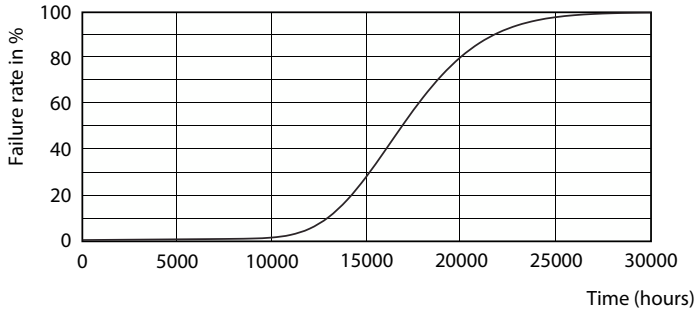

Ecofit Ledtubes T8

Lifetime

Life Expectancy Diagram - LEDtube 600mm 8W 765 T8 AP C G