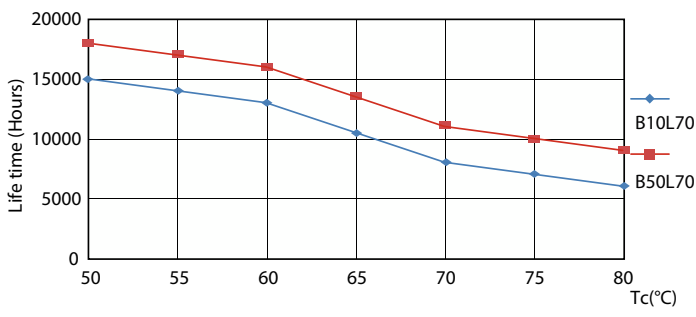

Life Expectancy Diagram - LEDtube 600mm 8W 765 T8 AP C G