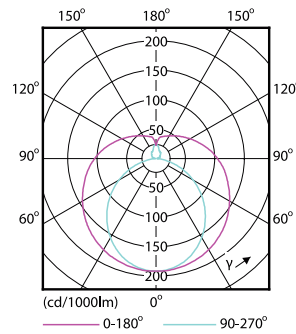

LEDtube 600mm 8W 765 T8 CN I G