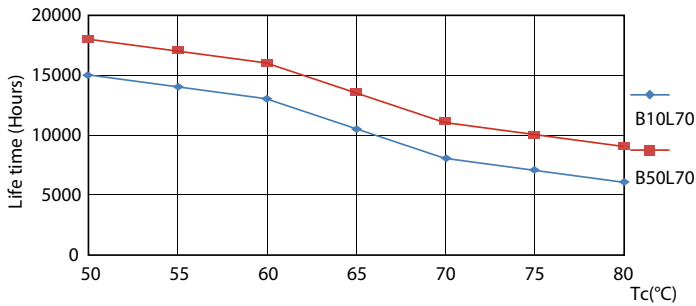

Product data

General Information		Temperature	
Cap-Base	G13 [Medium Bi-Pin Fluorescent]	Warm-up time to 60% light	0.5 s
Nominal lifetime	15,000 hour(s)	Power Factor (Fraction)	0.5
Switching Cycle	50,000	Voltage (Nom)	220-240 V
Lighting Technology	LED	Temperature	
EU RoHS compliant	Yes	Ambient temperature range	-20 °C to 45 °C
Light Technical		T-Case Maximum (Nom)	60 °C
Color Code	740 [CCT of 4000K]	Controls and Dimming	
Beam Angle (Nom)	240 degree(s)	Dimmable	No
Luminous Flux	800 lumen	Mechanical and Housing	
Color Designation	Cool White (CW)	Product Length	600 mm
Correlated Color Temperature (Nom)	4000 K	Bulb Shape	Tube, double-ended
Luminous Efficacy (rated) (Nom)	100.00 lm/W	Approval and Application	
Color Consistency	<7	Energy Saving Product	Yes
Color rendering index (CRI)	73	Suitable For Accent Lighting	No
LLMF At End Of Nominal Lifetime (Nom)	70 %	Approval Marks	RoHS compliance KEMA Keur certificate
Operating and Electrical		Energy Consumption kWh/1000 h	8 kWh
Line Frequency	50 to 60 Hz	Product Data	
Input Frequency	50 to 60 Hz	Full product code	871869664603800
Power Consumption	8 W		
Starting Time (Nom)	0.5 s		

Light Distribution Diagram - LEDtube 600mm 8W 740 T8 AP I G

Spectral Power Distribution Colour - LEDtube 600mm 8W 740 T8 AP I G

Essential LEDtube

Lifetime

Life Expectancy Diagram - LEDtube 600mm 8W 740 T8 AP I G