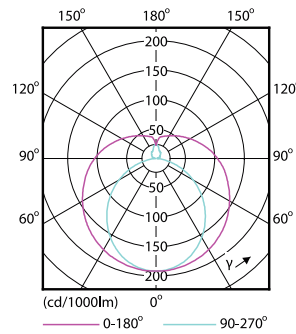

Product data

General Information		Temperature	
Cap-Base	G13 [Medium Bi-Pin Fluorescent]	Warm-up time to 60% light	0.5 s
Nominal lifetime	15,000 hour(s)	Power Factor (Fraction)	0.5
Switching Cycle	50,000	Voltage (Nom)	220-240 V
Lighting Technology	LED	Temperature	
EU RoHS compliant	Yes	Ambient temperature range	-20 °C to 45 °C
Light Technical		T-Case Maximum (Nom)	60 °C
Color Code	740 [CCT of 4000K]	Controls and Dimming	
Beam Angle (Nom)	240 degree(s)	Dimmable	No
Luminous Flux	800 lumen	Mechanical and Housing	
Color Designation	Cool White (CW)	Product Length	600 mm
Correlated Color Temperature (Nom)	4000 K	Bulb Shape	Tube, double-ended
Luminous Efficacy (rated) (Nom)	100.00 lm/W	Approval and Application	
Color Consistency	<7	Energy Saving Product	Yes
Color rendering index (CRI)	73	Suitable For Accent Lighting	No
LLMF At End Of Nominal Lifetime (Nom)	70 %	Approval Marks	RoHS compliance KEMA Keur certificate
Operating and Electrical		Energy Consumption kWh/1000 h	8 kWh
Line Frequency	50 to 60 Hz	Product Data	
Input Frequency	50 to 60 Hz	Full product code	871869664603800
Power Consumption	8 W		
Starting Time (Nom)	0.5 s		

Dimensional drawing

Product	D1	D2	A1	A2	A3	C	D
LEDtube 600mm	25.68	28 mm	588.5	595.5	602.5	602.5	27.8
8W 740 T8 AP I G	mm		mm	mm	mm	mm	mm

Photometric data

General uniform lighting - LEDtube 600mm 8W 740 T8 AP I G

Light Distribution Diagram - LEDtube 600mm 8W 740 T8 AP I G

Spectral Power Distribution Colour - LEDtube 600mm 8W 740 T8 AP I G

Essential LEDtube

Lifetime

Life Expectancy Diagram - LEDtube 600mm 8W 740 T8 AP I G