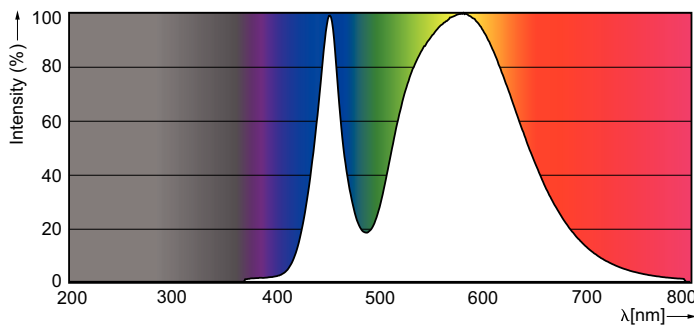

LEDtube 600mm 8W 740 T8 CN I G

LEDtube 600mm 8W G13 T8 740 800lm AP C G