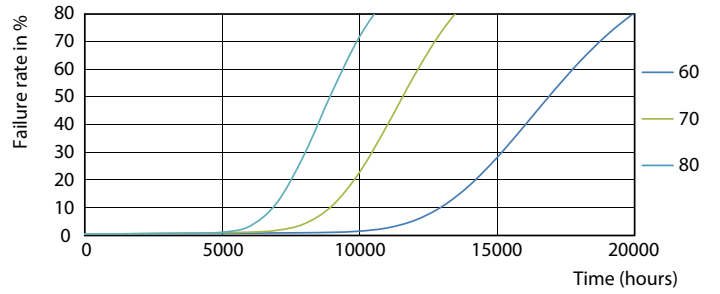

Product data

General Information		Temperature	
Cap-Base	G13 [Medium Bi-Pin Fluorescent]	Warm-up time to 60% light	0.5 s
Nominal lifetime	15,000 hour(s)	Power Factor (Fraction)	0.5
Switching Cycle	50,000	Voltage (Nom)	220-240 V
Lighting Technology	LED	Temperature	
EU RoHS compliant	Yes	Ambient temperature range	-20 °C to 45 °C
Light Technical		T-Case Maximum (Nom)	60 °C
Color Code	740 [CCT of 4000K]	Controls and Dimming	
Beam Angle (Nom)	240 degree(s)	Dimmable	No
Luminous Flux	800 lumen	Mechanical and Housing	
Color Designation	Cool White (CW)	Product Length	600 mm
Correlated Color Temperature (Nom)	4000 K	Bulb Shape	Tube, double-ended
Luminous Efficacy (rated) (Nom)	100.00 lm/W	Approval and Application	
Color Consistency	<7	Energy Saving Product	Yes
Color rendering index (CRI)	73	Suitable For Accent Lighting	No
LLMF At End Of Nominal Lifetime (Nom)	70 %	Approval Marks	RoHS compliance KEMA Keur certificate
Operating and Electrical		Energy Consumption kWh/1000 h	8 kWh
Line Frequency	50 to 60 Hz	Product Data	
Input Frequency	50 to 60 Hz	Full product code	871869664603800
Power Consumption	8 W		
Starting Time (Nom)	0.5 s		

Dimensional drawing

Product	D1	D2	A1	A2	A3	C	D
LEDtube 600mm	25.68	28 mm	588.5	595.5	602.5	602.5	27.8
8W 740 T8 AP I G	mm		mm	mm	mm	mm	mm

Photometric data

General uniform lighting - LEDtube 600mm 8W 740 T8 AP I G

Light Distribution Diagram - LEDtube 600mm 8W 740 T8 AP I G

Spectral Power Distribution Colour - LEDtube 600mm 8W 740 T8 AP I G

Essential LEDtube

Lifetime

Life Expectancy Diagram - LEDtube 600mm 8W 740 T8 AP I G