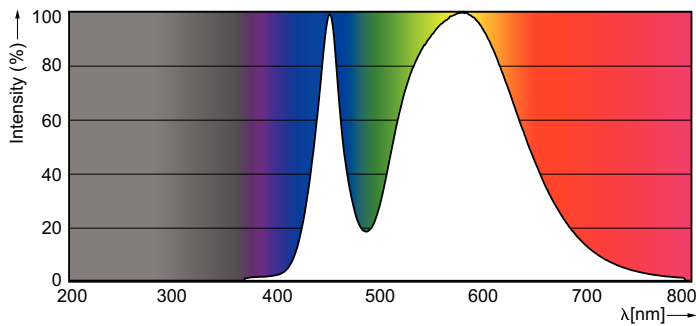

Product data

General Information		Temperature	
Cap-Base	G13 [Medium Bi-Pin Fluorescent]	Warm-up time to 60% light	0.5 s
Nominal lifetime	15,000 hour(s)	Power Factor (Fraction)	0.5
Switching Cycle	50,000	Voltage (Nom)	220-240 V
Lighting Technology	LED	Temperature	
EU RoHS compliant	Yes	Ambient temperature range	-20 °C to 45 °C
Light Technical		T-Case Maximum (Nom)	60 °C
Color Code	740 [CCT of 4000K]	Controls and Dimming	
Beam Angle (Nom)	240 degree(s)	Dimmable	No
Luminous Flux	800 lumen	Mechanical and Housing	
Color Designation	Cool White (CW)	Product Length	600 mm
Correlated Color Temperature (Nom)	4000 K	Bulb Shape	Tube, double-ended
Luminous Efficacy (rated) (Nom)	100.00 lm/W	Approval and Application	
Color Consistency	<7	Energy Saving Product	Yes
Color rendering index (CRI)	73	Suitable For Accent Lighting	No
LLMF At End Of Nominal Lifetime (Nom)	70 %	Approval Marks	RoHS compliance KEMA Keur certificate
Operating and Electrical		Energy Consumption kWh/1000 h	8 kWh
Line Frequency	50 to 60 Hz	Product Data	
Input Frequency	50 to 60 Hz	Full product code	871869664603800
Power Consumption	8 W		
Starting Time (Nom)	0.5 s		

Dimensional drawing

Product	D1	D2	A1	A2	A3	C	D
LEDtube 600mm	25.68	28 mm	588.5	595.5	602.5	602.5	27.8
8W 740 T8 AP I G	mm		mm	mm	mm	mm	mm

Photometric data

General uniform lighting - LEDtube 600mm 8W 740 T8 AP I G

Light Distribution Diagram - LEDtube 600mm 8W 740 T8 AP I G

Spectral Power Distribution Colour - LEDtube 600mm 8W 740 T8 AP I G

Essential LEDtube

Lifetime

Life Expectancy Diagram - LEDtube 600mm 8W 740 T8 AP I G