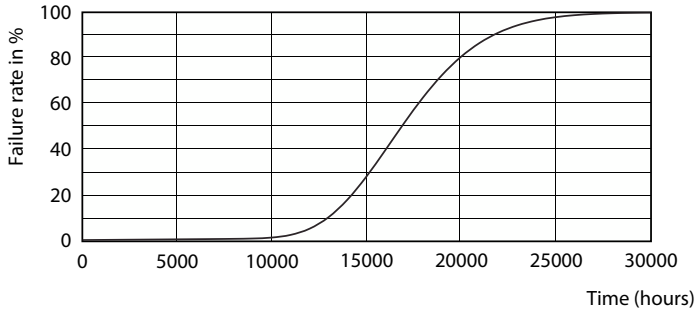

Product data

General Information		Temperature	
Cap-Base	G13 [Medium Bi-Pin Fluorescent]	Warm-up time to 60% light	0.5 s
Nominal lifetime	15,000 hour(s)	Power Factor (Fraction)	0.5
Switching Cycle	50,000	Voltage (Nom)	220-240 V
Lighting Technology	LED	Temperature	
EU RoHS compliant	Yes	Ambient temperature range	-20 °C to 45 °C
Light Technical		T-Case Maximum (Nom)	60 °C
Color Code	740 [CCT of 4000K]	Controls and Dimming	
Beam Angle (Nom)	240 degree(s)	Dimmable	No
Luminous Flux	800 lumen	Mechanical and Housing	
Color Designation	Cool White (CW)	Product Length	600 mm
Correlated Color Temperature (Nom)	4000 K	Bulb Shape	Tube, double-ended
Luminous Efficacy (rated) (Nom)	100.00 lm/W	Approval and Application	
Color Consistency	<7	Energy Saving Product	Yes
Color rendering index (CRI)	73	Suitable For Accent Lighting	No
LLMF At End Of Nominal Lifetime (Nom)	70 %	Approval Marks	RoHS compliance KEMA Keur certificate
Operating and Electrical		Energy Consumption kWh/1000 h	8 kWh
Line Frequency	50 to 60 Hz	Product Data	
Input Frequency	50 to 60 Hz	Full product code	871869664603800
Power Consumption	8 W		
Starting Time (Nom)	0.5 s		

Dimensional drawing

Product	D1	D2	A1	A2	A3	C	D
LEDtube 600mm	25.68	28 mm	588.5	595.5	602.5	602.5	27.8
8W 740 T8 AP I G	mm		mm	mm	mm	mm	mm

Photometric data

General uniform lighting - LEDtube 600mm 8W 740 T8 AP I G

Light Distribution Diagram - LEDtube 600mm 8W 740 T8 AP I G

Spectral Power Distribution Colour - LEDtube 600mm 8W 740 T8 AP I G

Essential LEDtube

Lifetime

Life Expectancy Diagram - LEDtube 600mm 8W 740 T8 AP I G