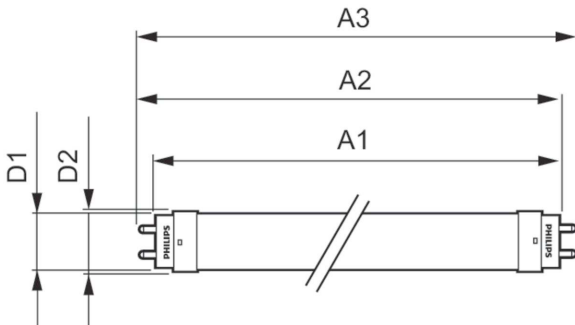

Essential LEDtube

Product Data

Full product code	871869664603800
Order product name	LEDtube 600mm 8W 740 T8 AP I G
EAN/UPC – product	8718696646038
Order code	64603800
SAP numerator – quantity per pack	1

Numerator – packs per outer box	20
SAP material	929001184738
SAP net weight (piece)	0.090 kg

Dimensional drawing

TLED 600mm 2ft T8 8W-18W 4000K G13 ND

Product	D1	D2	A1	A2	A3	C	D
LEDtube 600mm	25.68	28	588.5	595.5	602.5	602.5	27.8
8W 740 T8 AP I G	mm	mm	mm	mm	mm	mm	mm

Photometric data