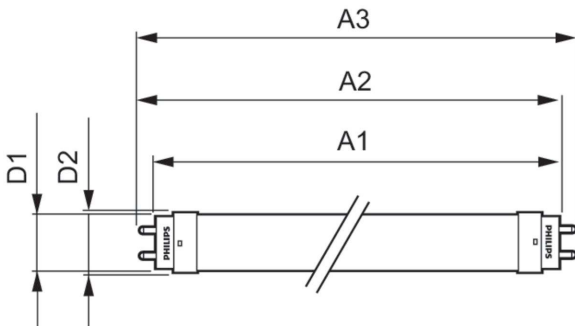

Product data

General Information		Temperature	
Cap-Base	G13 [Medium Bi-Pin Fluorescent]	Warm-up time to 60% light	0.5 s
Nominal lifetime	15,000 hour(s)	Power Factor (Fraction)	0.5
Switching Cycle	50,000	Voltage (Nom)	220-240 V
Lighting Technology	LED	Temperature	
EU RoHS compliant	Yes	Ambient temperature range	-20 °C to 45 °C
Light Technical		T-Case Maximum (Nom)	60 °C
Color Code	740 [CCT of 4000K]	Controls and Dimming	
Beam Angle (Nom)	240 degree(s)	Dimmable	No
Luminous Flux	800 lumen	Mechanical and Housing	
Color Designation	Cool White (CW)	Product Length	600 mm
Correlated Color Temperature (Nom)	4000 K	Bulb Shape	Tube, double-ended
Luminous Efficacy (rated) (Nom)	100.00 lm/W	Approval and Application	
Color Consistency	<7	Energy Saving Product	Yes
Color rendering index (CRI)	73	Suitable For Accent Lighting	No
LLMF At End Of Nominal Lifetime (Nom)	70 %	Approval Marks	RoHS compliance KEMA Keur certificate
Operating and Electrical		Energy Consumption kWh/1000 h	8 kWh
Line Frequency	50 to 60 Hz	Product Data	
Input Frequency	50 to 60 Hz	Full product code	871869664603800
Power Consumption	8 W		
Starting Time (Nom)	0.5 s		

Essential LEDtube

Order product name	LEDtube 600mm 8W 740 T8 AP I G
Order code	64603800
Numerator - Quantity Per Pack	1
Numerator - Packs per outer box	20
Material Nr. (12NC)	929001184738

Full product name	LEDtube 600mm 8W 740 T8 AP I G
EAN/UPC - Case	8718696646045

Dimensional drawing

Product	D1	D2	A1	A2	A3	C	D
LEDtube 600mm	25.68	28 mm	588.5	595.5	602.5	602.5	27.8
8W 740 T8 AP I G	mm		mm	mm	mm	mm	mm

Photometric data

General uniform lighting - LEDtube 600mm 8W 740 T8 AP I G

Light Distribution Diagram - LEDtube 600mm 8W 740 T8 AP I G

Spectral Power Distribution Colour - LEDtube 600mm 8W 740 T8 AP I G

Essential LEDtube

Lifetime

Life Expectancy Diagram - LEDtube 600mm 8W 740 T8 AP I G