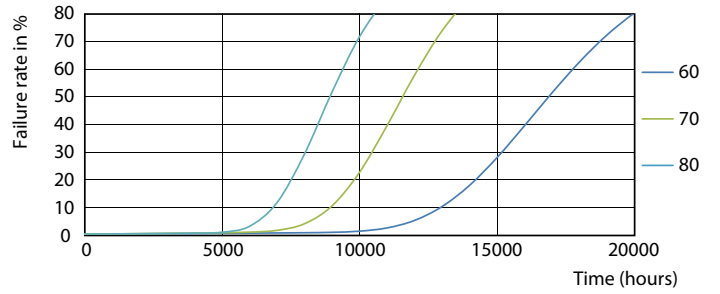

Product data

General Information		Voltage (Nom)	
Cap base	G13 [Medium Bi-Pin Fluorescent]	220–240 V	
EU RoHS compliant	Yes	Temperature	
Nominal lifetime (nom.)	15000 h	T-ambient (max.)	45 °C
Switching cycle	50,000X	T-ambient (min.)	-20 °C
Light Technical		T storage (max.)	65 °C
Colour Code	740 [CCT of 4,000 K]	T storage (min.)	-40 °C
Beam Angle (Nom)	240 °	T-Case maximum (nom.)	60 °C
Luminous flux (nom.)	800 lm	Controls and Dimming	
Colour designation	Cool White (CW)	Dimmable	No
Correlated Colour Temperature (Nom)	4000 K	Mechanical and Housing	
Luminous efficacy (rated) (nom.)	100.00 lm/W	Product length	600 mm
Colour consistency	<7	Approval and Application	
Colour rendering index (nom.)	73	Energy efficiency label (EEL)	A+
LLMF at end of nominal lifetime (nom.)	70 %	Energy-saving product	Yes
Operating and Electrical		Suitable for accent lighting	No
Input frequency	50 to 60 Hz	Approval marks	RoHS compliance KEMA Keur certificate
Power (Rated) (Nom)	8 W	Energy consumption kWh/1,000 hours	8 kWh
Starting time (nom.)	0.5 s		
Warm-up time to 60% light (nom.)	0.5 s		
Power factor (nom.)	0.5		

Photometric data

General Information 11 Photo Lighting 11 Page 117

LEDtube 600mm 8W 740 T8 CN I G

LEDtube 600mm 8W 765 T8 CN I G

LEDtube 600mm 8W G13 T8 740 800lm AP C G

Essential LEDtube

Lifetime

LEDtube 16W G13 740 T8 AP I G