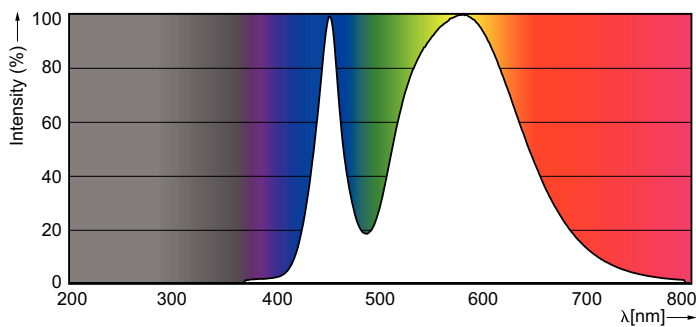

### Product data

General Information		Power Consumption	
Cap-Base	G13 [Medium Bi-Pin Fluorescent]	Power Consumption	8 W
Nominal lifetime	15,000 hour(s)	Starting Time (Nom)	0.5 s
Switching Cycle	50,000	Warm-up time to 60% light	0.5 s
Rated Lifetime (Hours)	15,000 hour(s)	Power Factor (Fraction)	0.5
Lighting Technology	LED	Voltage (Nom)	220-240 V
EU RoHS compliant	Yes	<b>Temperature</b>	
<b>Light Technical</b>		Ambient temperature range	-20 °C to 45 °C
Color Code	740 [CCT of 4000K]	T-Case Maximum (Nom)	60 °C
Beam Angle (Nom)	240 degree(s)	<b>Controls and Dimming</b>	
Luminous Flux	800 lumen	Dimmable	No
Color Designation	Cool White (CW)	<b>Mechanical and Housing</b>	
Correlated Color Temperature (Nom)	4000 K	Product Length	600 mm
Luminous Efficacy (rated) (Nom)	100.00 lm/W	Bulb Shape	Tube, double-ended
Color Consistency	<7	<b>Approval and Application</b>	
Color rendering index (CRI)	73	Energy Saving Product	Yes
LLMF At End Of Nominal Lifetime (Nom)	70 %	Suitable For Accent Lighting	No
<b>Operating and Electrical</b>		Approval Marks	RoHS compliance KEMA Keur certificate
Line Frequency	50 to 60 Hz		
Input Frequency	50 to 60 Hz		

## Photometric data

General uniform lighting - LEDtube 600mm 8W 740 T8 AP C G

Light Distribution Diagram - LEDtube 600mm 8W 740 T8 AP C G

Spectral Power Distribution Colour - LEDtube 600mm 8W 740 T8 AP C G