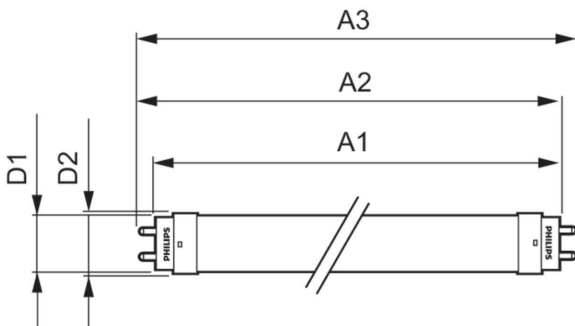

### Product data

General Information		Power Consumption	
Cap-Base	G13 [Medium Bi-Pin Fluorescent]	Power Consumption	8 W
Nominal lifetime	15,000 hour(s)	Starting Time (Nom)	0.5 s
Switching Cycle	50,000	Warm-up time to 60% light	0.5 s
Rated Lifetime (Hours)	15,000 hour(s)	Power Factor (Fraction)	0.5
Lighting Technology	LED	Voltage (Nom)	220-240 V
EU RoHS compliant	Yes	<b>Temperature</b>	
<b>Light Technical</b>		Ambient temperature range	-20 °C to 45 °C
Color Code	740 [CCT of 4000K]	T-Case Maximum (Nom)	60 °C
Beam Angle (Nom)	240 degree(s)	<b>Controls and Dimming</b>	
Luminous Flux	800 lumen	Dimmable	No
Color Designation	Cool White (CW)	<b>Mechanical and Housing</b>	
Correlated Color Temperature (Nom)	4000 K	Product Length	600 mm
Luminous Efficacy (rated) (Nom)	100.00 lm/W	Bulb Shape	Tube, double-ended
Color Consistency	<7	<b>Approval and Application</b>	
Color rendering index (CRI)	73	Energy Saving Product	Yes
LLMF At End Of Nominal Lifetime (Nom)	70 %	Suitable For Accent Lighting	No
<b>Operating and Electrical</b>		Approval Marks	RoHS compliance KEMA Keur certificate
Line Frequency	50 to 60 Hz		
Input Frequency	50 to 60 Hz		

# Ecofit Ledtubes T8

Energy Consumption kWh/1000 h	8 kWh
<b>Product Data</b>	
Full product code	871869652505000
Order product name	LEDtube 600mm 8W 740 T8 AP C G
Order code	52505000
Numerator - Quantity Per Pack	1

## Dimensional drawing

Product	D1	D2	A1	A2	A3	C	D
LEDtube 600mm	25.68	28 mm	588.5	595.5	602.5	602.5	27.8
8W 740 T8 AP C G	mm		mm	mm	mm	mm	mm

## Photometric data

General uniform lighting - LEDtube 600mm 8W 740 T8 AP C G

Light Distribution Diagram - LEDtube 600mm 8W 740 T8 AP C G

Spectral Power Distribution Colour - LEDtube 600mm 8W 740 T8 AP C G