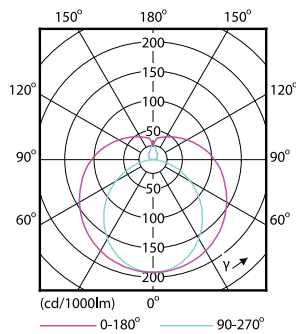

### Product data

General Information		Power Consumption	
Cap-Base	G13 [Medium Bi-Pin Fluorescent]	Power Consumption	8 W
Nominal lifetime	15,000 hour(s)	Starting Time (Nom)	0.5 s
Switching Cycle	50,000	Warm-up time to 60% light	0.5 s
Rated Lifetime (Hours)	15,000 hour(s)	Power Factor (Fraction)	0.5
Lighting Technology	LED	Voltage (Nom)	220-240 V
EU RoHS compliant	Yes	<b>Temperature</b>	
<b>Light Technical</b>		Ambient temperature range	-20 °C to 45 °C
Color Code	740 [CCT of 4000K]	T-Case Maximum (Nom)	60 °C
Beam Angle (Nom)	240 degree(s)	<b>Controls and Dimming</b>	
Luminous Flux	800 lumen	Dimmable	No
Color Designation	Cool White (CW)	<b>Mechanical and Housing</b>	
Correlated Color Temperature (Nom)	4000 K	Product Length	600 mm
Luminous Efficacy (rated) (Nom)	100.00 lm/W	Bulb Shape	Tube, double-ended
Color Consistency	<7	<b>Approval and Application</b>	
Color rendering index (CRI)	73	Energy Saving Product	Yes
LLMF At End Of Nominal Lifetime (Nom)	70 %	Suitable For Accent Lighting	No
<b>Operating and Electrical</b>		Approval Marks	RoHS compliance KEMA Keur certificate
Line Frequency	50 to 60 Hz		
Input Frequency	50 to 60 Hz		

# Ecofit Ledtubes T8

Energy Consumption kWh/1000 h	8 kWh
<b>Product Data</b>	
Full product code	871869652505000
Order product name	LEDtube 600mm 8W 740 T8 AP C G
Order code	52505000
Numerator - Quantity Per Pack	1

## Dimensional drawing

Product	D1	D2	A1	A2	A3	C	D
LEDtube 600mm	25.68	28 mm	588.5	595.5	602.5	602.5	27.8
8W 740 T8 AP C G	mm		mm	mm	mm	mm	mm

## Photometric data

General uniform lighting - LEDtube 600mm 8W 740 T8 AP C G

Light Distribution Diagram - LEDtube 600mm 8W 740 T8 AP C G

Spectral Power Distribution Colour - LEDtube 600mm 8W 740 T8 AP C G