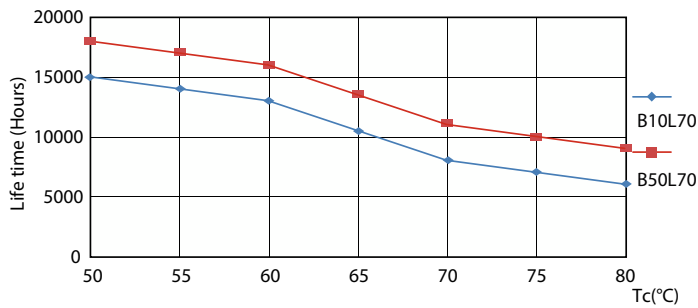

Life Expectancy Diagram - LEDtube 600mm 8W 740 T8 AP C G