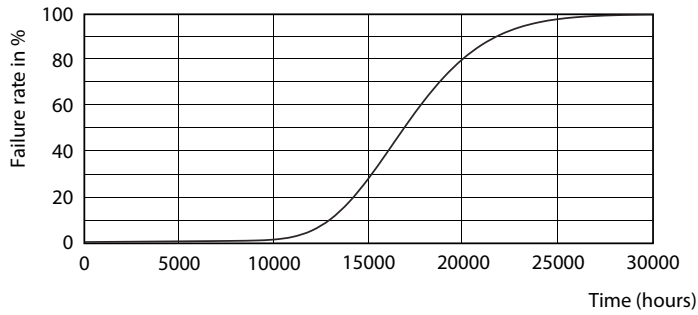

Ecofit Ledtubes T8

Lifetime

Life Expectancy Diagram - LEDtube 600mm 8W 740 T8 AP C G