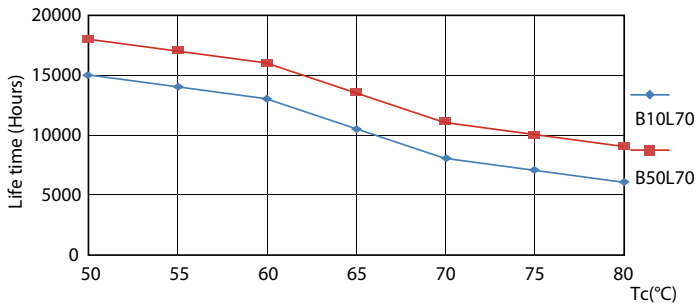

Life Expectancy Diagram - LEDtube 1200mm 16W 765 T8 AP I G