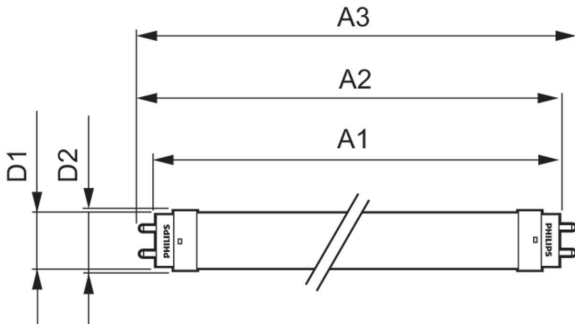

Essential LEDtube

Order product name	LEDtube 1200mm 16W 765 T8 AP I G
Order code	59998300
Numerator - Quantity Per Pack	1
Numerator - Packs per outer box	20
Material Nr. (12NC)	929001184638

Full product name	LEDtube 1200mm 16W 765 T8 AP I G
EAN/UPC - Case	8718696599990

Dimensional drawing

Product	D1	D2	A1	A2	A3	C	D
LEDtube 1200mm	25.68	28 mm	1,198	1,205	1,212	1,212	27.8
16W 765 T8 AP I G	mm		mm	mm	mm	mm	mm

Photometric data