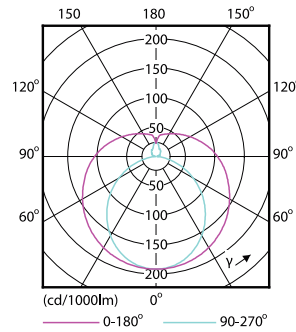

Light Distribution Diagram - LEDtube 1200mm 16W 765 T8 AP I G