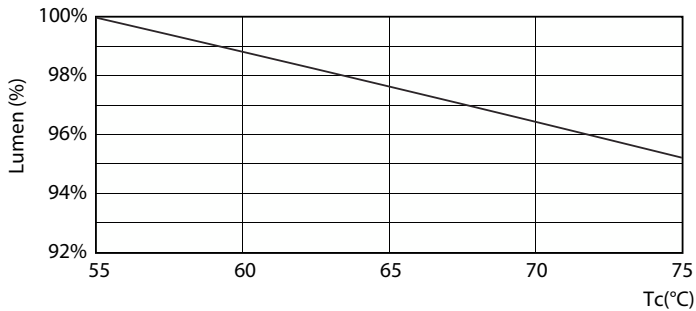

## Lifetime

Life Expectancy Diagram - LEDtube 1200mm 16W 765 T8 AP I G

Life Expectancy Diagram - LEDtube 1200mm 16W 765 T8 AP I G

Life Expectancy Diagram - LEDtube 1200mm 16W 765 T8 AP I G

Lumen Maintenance Diagram - LEDtube 1200mm 16W 765 T8 AP I G