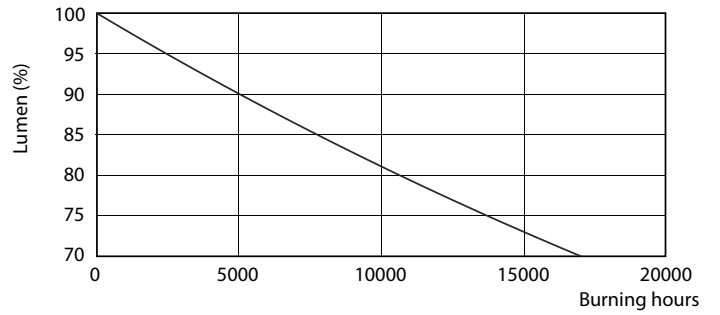

Life Expectancy Diagram - LEDtube 1200mm 16W 765 T8 AP I G

Lumen Maintenance Diagram - LEDtube 1200mm 16W 765 T8 AP I G