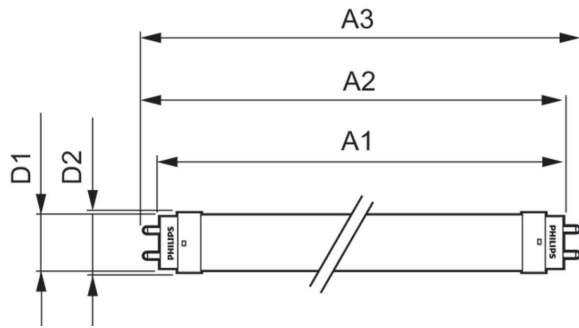

### Product data

General Information	
Cap-Base	G13 [Medium Bi-Pin Fluorescent]
Nominal lifetime	15,000 hour(s)
Switching Cycle	50,000
Lighting Technology	LED
EU RoHS compliant	Yes
Light Technical	
Color Code	740 [CCT of 4000K]
Beam Angle (Nom)	240 degree(s)
Luminous Flux	1,600 lumen
Color Designation	Cool White (CW)
Correlated Color Temperature (Nom)	4000 K
Luminous Efficacy (rated) (Nom)	100.00 lm/W
Color Consistency	<7
Color rendering index (CRI)	73
LLMF At End Of Nominal Lifetime (Nom)	70 %
Operating and Electrical	
Line Frequency	50 to 60 Hz
Input Frequency	50 to 60 Hz
Power Consumption	16 W
Starting Time (Nom)	0.5 s

Warm-up time to 60% light	0.5 s
Power Factor (Fraction)	0.5
Voltage (Nom)	220-240 V
Temperature	
Ambient temperature range	-20 °C to 45 °C
T-Case Maximum (Nom)	60 °C
Controls and Dimming	
Dimmable	No
Mechanical and Housing	
Product Length	1,200 mm
Bulb Shape	Tube, double-ended
Approval and Application	
Energy Saving Product	Yes
Suitable For Accent Lighting	No
Approval Marks	RoHS compliance KEMA Keur certificate
Energy Consumption kWh/1000 h	16 kWh
Product Data	
Full product code	871869659996900

## Dimensional drawing

Product	D1	D2	A1	A2	A3	C	D
LEDtube 1200mm	25.68	28 mm	1,198	1,205	1,212	1,212	27.8
16W 740 T8 AP I G	mm		mm	mm	mm	mm	mm