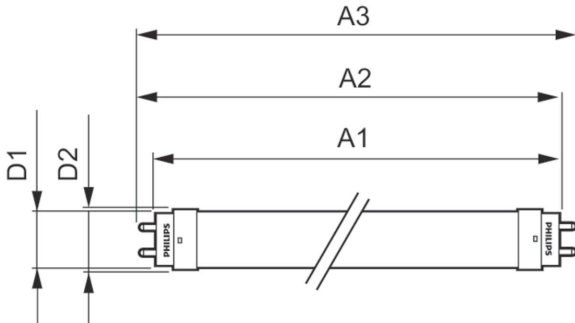

Essential LEDtube

Product Data

Full product code	871869659996900
Order product name	LEDtube 1200mm 16W 740 T8 AP I G
EAN/UPC – product	8718696599969
Order code	59996900
SAP numerator – quantity per pack	1

Numerator – packs per outer box	20
SAP material	929001184538
SAP net weight (piece)	0.222 kg

Dimensional drawing

TLED 1200mm 4ft T8 16W-36W 4000K G13 ND

Product	D1	D2	A1	A2	A3	C	D
LEDtube 1200mm	25.68	28 mm	1198	1205	1212	1212	27.8
16W 740 T8 AP I G	mm		mm	mm	mm	mm	mm