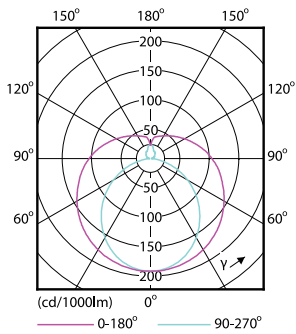

### Product data

General Information	
Cap base	G13 [ Medium Bi-Pin Fluorescent]
EU RoHS compliant	Yes
Nominal lifetime (nom.)	15000 h
Switching cycle	50,000X
Light Technical	
Colour Code	740 [ CCT of 4,000 K]
Beam Angle (Nom)	240 °
Luminous flux (nom.)	1600 lm
Colour designation	Cool White (CW)
Correlated Colour Temperature (Nom)	4000 K
Luminous efficacy (rated) (nom.)	100.00 lm/W
Colour consistency	<7
Colour rendering index (nom.)	73
LLMF at end of nominal lifetime (nom.)	70 %
Operating and Electrical	
Input frequency	50 to 60 Hz
Power (Rated) (Nom)	16 W
Starting time (nom.)	0.5 s
Warm-up time to 60% light (nom.)	0.5 s
Power factor (nom.)	0.5

## Photometric data

LEDtube 600mm 8W 740 T8 CN I G

LEDtube 1200mm 16W 740 T8 CN I G

LEDtube 1200mm 16W G13 T8 740 1600lm AP C G