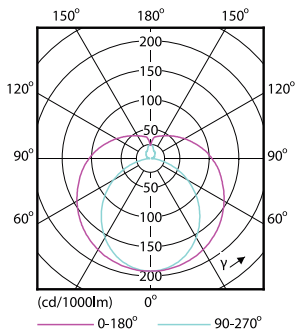

### Product data

General Information	
Cap-Base	G13 [Medium Bi-Pin Fluorescent]
Nominal lifetime	15,000 hour(s)
Switching Cycle	50,000
Lighting Technology	LED
EU RoHS compliant	Yes
Light Technical	
Color Code	740 [CCT of 4000K]
Beam Angle (Nom)	240 degree(s)
Luminous Flux	1,600 lumen
Color Designation	Cool White (CW)
Correlated Color Temperature (Nom)	4000 K
Luminous Efficacy (rated) (Nom)	100.00 lm/W
Color Consistency	<7
Color rendering index (CRI)	73
LLMF At End Of Nominal Lifetime (Nom)	70 %
Operating and Electrical	
Line Frequency	50 to 60 Hz
Input Frequency	50 to 60 Hz
Power Consumption	16 W
Starting Time (Nom)	0.5 s

Warm-up time to 60% light	0.5 s
Power Factor (Fraction)	0.5
Voltage (Nom)	220-240 V
Temperature	
Ambient temperature range	-20 °C to 45 °C
T-Case Maximum (Nom)	60 °C
Controls and Dimming	
Dimmable	No
Mechanical and Housing	
Product Length	1,200 mm
Bulb Shape	Tube, double-ended
Approval and Application	
Energy Saving Product	Yes
Suitable For Accent Lighting	No
Approval Marks	RoHS compliance KEMA Keur certificate
Energy Consumption kWh/1000 h	16 kWh
Product Data	
Full product code	871869659996900

## Dimensional drawing

Product	D1	D2	A1	A2	A3	C	D
LEDtube 1200mm	25.68	28 mm	1,198	1,205	1,212	1,212	27.8
16W 740 T8 AP I G	mm		mm	mm	mm	mm	mm

## Photometric data

Light Distribution Diagram - LEDtube 1200mm 16W 740 T8 AP I G

General uniform lighting - LEDtube 1200mm 16W 740 T8 AP I G

Spectral Power Distribution Colour - LEDtube 1200mm 16W 740 T8 AP I G