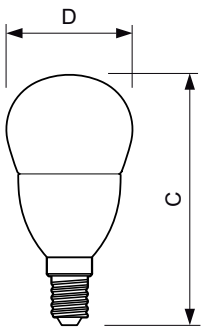

## Mechanical and Housing

Lamp Finish	Clear
Bulb shape	P48

## Dimensional drawing

LED DT 6-40W E14 P48 CL

Product	D	C
MASTER LEDlustre DT 6-40W E14 P48 CL	48 mm	95 mm