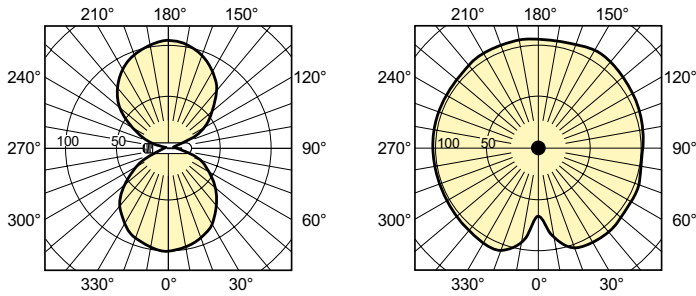

MASTER SON-T PIA Plus

Product Data

Full product code	871829118069200
Order product name	MSTSON-TPIA Plus 70W E27 ICT/12
Order code	18069200
Numerator - Quantity Per Pack	1
Numerator - Packs per outer box	12

Material number (12NC)	928483200094
Full product name	MASTER SON-T PIA Plus 70W E27 ISL/12
EAN/UPC - Case	8718291180708

Dimensional drawing

Product	D (max)	O	L	C (max)
MSTSON-TPIA Plus 70W E27 ICT/12	35.75 mm	42 mm	102 mm	156 mm

Photometric data

Light Distribution Diagram - MSTSON-TPIA Plus 70W E27 ICT/12

Spectral Power Distribution Colour - MSTSON-TPIA Plus 70W E27 ICT/12