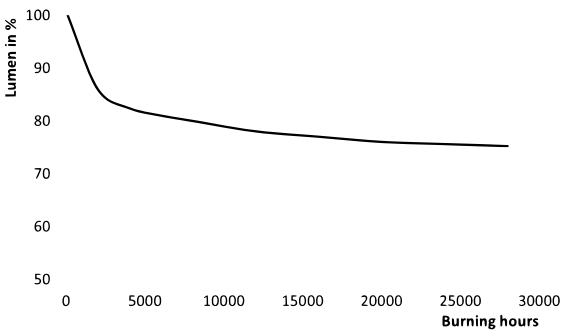

### Product data

General Information		Voltage (Nom)	
Flux measurement reference	Sphere	93 V	
Operating Position	UNIVERSAL [Any or Universal (U)]	Controls and Dimming	
Cap-Base	E27 [E27]	Dimmable	Yes
Light Technical		Mechanical and Housing	
Color Code	220 [CCT of 2000K]	Bulb Finish	Clear
Luminous Flux	6,600 lumen	Bulb Shape	T35 [T 35mm]
Chromaticity Coordinate X (Nom)	0.54	Approval and Application	
Chromaticity Coordinate Y (Nom)	0.42	Energy Efficiency Class	G
Correlated Color Temperature (Nom)	1900 K	Mercury (Hg) Content (Max)	12.2 mg
Luminous Efficacy (rated) (Nom)	91 lm/W	Mercury (Hg) Content (Nom)	12.2 mg
Color rendering index (CRI)	-	Energy Consumption kWh/1000 h	73 kWh
Operating and Electrical		EPREL Registration Number	473288
Power Consumption	73.0 W		
Voltage (Nom)	93 V		

## Dimensional drawing

Product	D (max)	O	L	C (max)
MSTSON-TPIA Plus 70W E27 ICT/12	35.75 mm	42 mm	102 mm	156 mm

## Lifetime

Life Expectancy Diagram

Lumen Maintenance Diagram