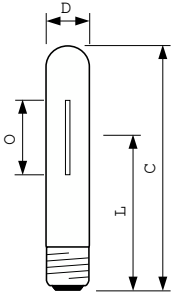

MASTER SON-T PIA Plus

Product Data

Full product code	871829118069200
Order product name	MSTSON-TPIA Plus 70W E27 ICT/12
Order code	18069200
Numerator - Quantity Per Pack	1
Numerator - Packs per outer box	12

Material number (12NC)	928483200094
Full product name	MASTER SON-T PIA Plus 70W E27 ISL/12
EAN/UPC - Case	8718291180708

Dimensional drawing

Product	D (max)	O	L	C (max)
MSTSON-TPIA Plus 70W E27 ICT/12	35.75 mm	42 mm	102 mm	156 mm