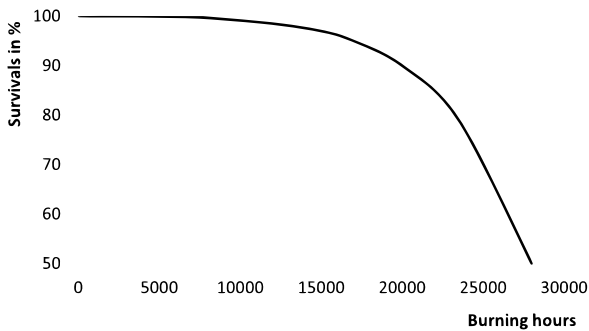

Lifetime

Life Expectancy Diagram