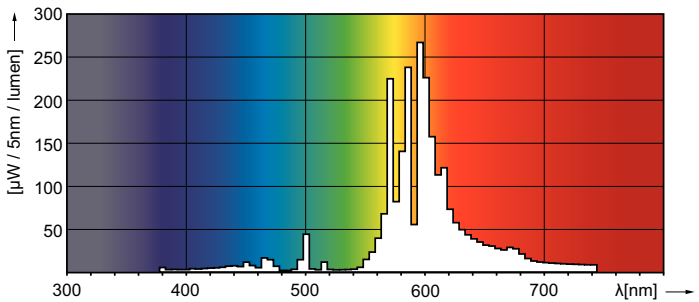

MASTER SON-T PIA Plus

Product Data

Full product code	871829118069200
Order product name	MSTSON-TPIA Plus 70W E27 ICT/12
Order code	18069200
Numerator - Quantity Per Pack	1
Numerator - Packs per outer box	12

Material number (12NC)	928483200094
Full product name	MASTER SON-T PIA Plus 70W E27 ISL/12
EAN/UPC - Case	8718291180708

Dimensional drawing

Product	D (max)	O	L	C (max)
MSTSON-TPIA Plus 70W E27 ICT/12	35.75 mm	42 mm	102 mm	156 mm

Photometric data

Light Distribution Diagram - MSTSON-TPIA Plus 70W E27 ICT/12

Spectral Power Distribution Colour - MSTSON-TPIA Plus 70W E27 ICT/12