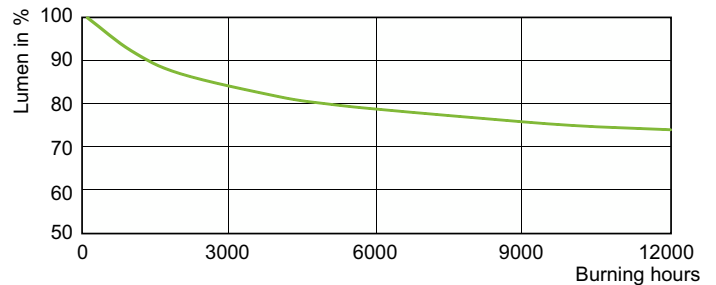

Lumen Maintenance Diagram - HPI-T 1000W/543 E40 1SL/4