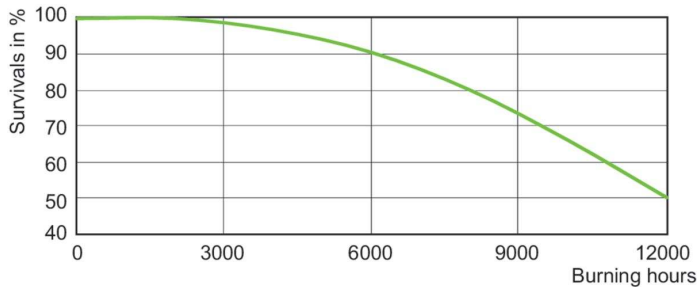

Lifetime

Life Expectancy Diagram - HPI-T 1000W/543 E40 1SL/4