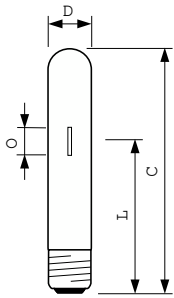

### Product data

General Information		Voltage (Nom)	
Cap-Base	E40 [E40]	130 V	
Operating Position	P [Parallel or Horizontal(HOR)]	Controls and Dimming	
Life to 50% Failures (Nom)	12,000 hour(s)	Dimmable	No
Light Technical		Mechanical and Housing	
Color Code	543 [CCT of 4300K]	Bulb Finish	Clear
Color Designation	Cool White (CW)	Bulb Shape	T65 [T 65mm]
Chromaticity Coordinate X (Nom)	370	Approval and Application	
Chromaticity Coordinate Y (Nom)	380	Mercury (Hg) Content (Nom)	86 mg
Correlated Color Temperature (Nom)	4300 K	Energy Consumption kWh/1000 h	1089 kWh
Luminous Efficacy (rated) (Nom)	83 lm/W	Product Data	
Color rendering index (CRI)	57	Full product code	871150018373645
Operating and Electrical		Order product name	HPI-T 1000W/543 E40 1SL/4
Power Consumption	990 W	Order code	18373645
Voltage (Nom)	130 V	Numerator - Quantity Per Pack	1

## Dimensional drawing

Product	D (max)	O	L	C (max)
HPI-T 1000W/543 E40 1SL/4	66 mm	80 mm	240 mm	382 mm