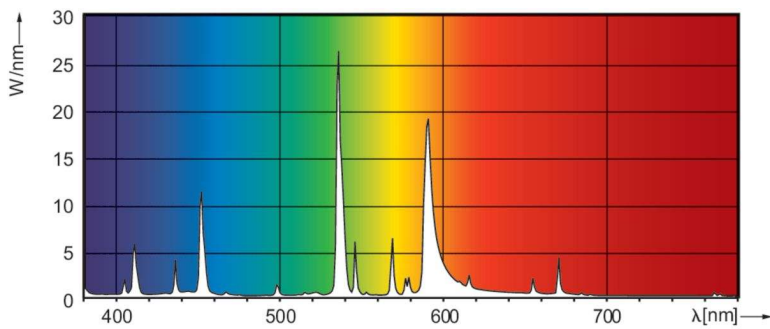

Photometric data

Spectral Power Distribution Colour - HPI-T 1000W/543 E40 1SL/4