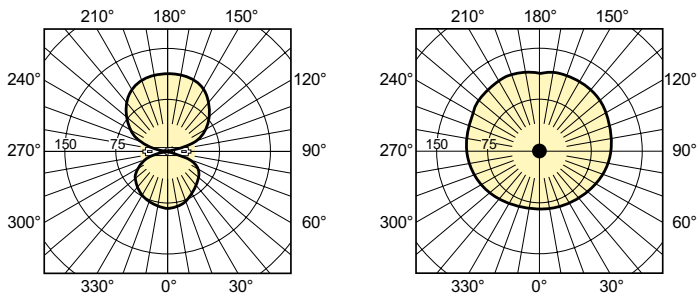

Photometric data

Light Distribution Diagram - MHN-TD 70W/730 RX7s 1CT/12

Spectral Power Distribution Colour - MHN-TD 70W/730 RX7s 1CT/12