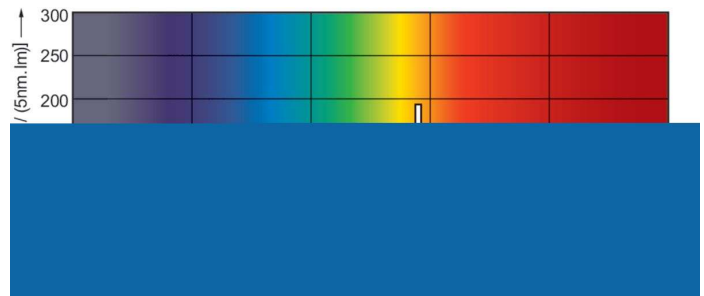

Photometric data

Light Distribution Diagram - MHN-TD 70W/730 RX7s 1CT/12

Spectral Power Distribution Colour - MHN-TD 70W/730 RX7s 1CT/12