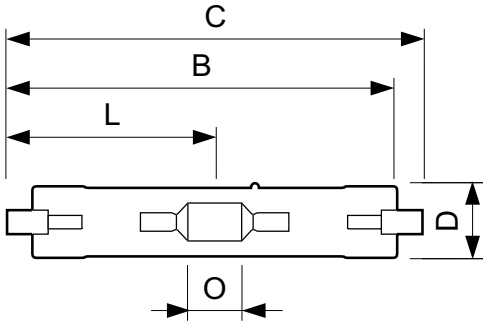

MHN-TD

Product Data

Full product code	871829121530100
Order product name	MHN-TD 70W/730 RX7s 1CT/12
Order code	21530100
Numerator - Quantity Per Pack	1
Numerator - Packs per outer box	12

Material number (12NC)	928482400092
Full product name	MHN-TD 70W/730 RX7s 1CT/12
EAN/UPC - Case	8718291215318

Dimensional drawing

Product	D (max)	D	O	C (max)
MHN-TD 70W/730 RX7s 1CT/12	19.5 mm	0.75 inch	7.7 mm	117.6 mm