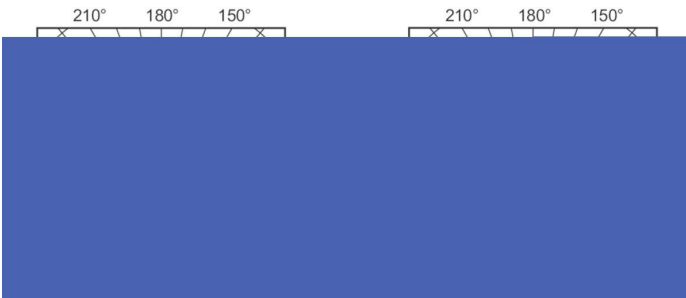

Photometric data

Light Distribution Diagram - MASTERC CDM-TC 35W/830 G8.5 1CT/12

Spectral Power Distribution Colour - MASTERC CDM-TC 35W/830 G8.5 1CT/12