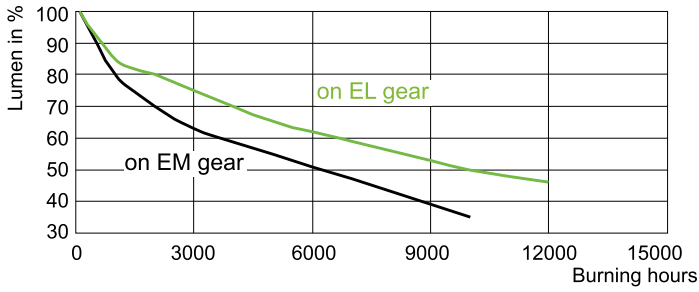

Photometric data

Light Distribution Diagram - MASTERC CDM-TC 35W/830 G8.5 1CT/12

Spectral Power Distribution Colour - MASTERC CDM-TC 35W/830 G8.5 1CT/12

MASTERC colour CDM-TC

Lifetime

Lumen Maintenance Diagram - MASTERC CDM-TC 35W/830 G8.5 1CT/12