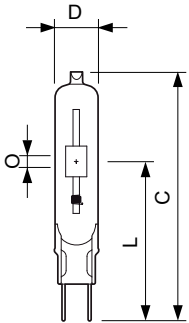

- Use only in totally enclosed luminaire, even during testing (IEC61167, IEC 62035, IEC60598)
- The luminaire must be able to contain hot lamp parts if the lamp ruptures
- Control gear must include end-of-life protection (IEC61167, IEC 62035)
- Use only with electronic control gear. 35W/830 lamps may also use electromagnetic gear.
- A lamp breaking is extremely unlikely to have any impact on your health. If a lamp breaks, ventilate the room for 30 minutes and remove the parts, preferably with gloves. Put them in a sealed plastic bag and take it to your local waste facilities for recycling. Do not use a vacuum cleaner.

Product data

Operating and Electrical		Correlated Color Temperature (Nom)	
Power Consumption	39.1 W	3000 K	
Voltage (Nom)	88 V	Luminous Efficacy (rated) (Nom)	79 lm/W
Voltage (Nom)	88 V	Color rendering index (CRI)	81
General Information		Controls and Dimming	
Cap-Base	G8.5 [G8.5]	Dimmable	No
Operating Position	UNIVERSAL [Any or Universal (U)]	Mechanical and Housing	
Light Technical		Bulb Finish	Clear
Color Code	830 [CCT of 3000K]	Bulb Material	UV-Block Quartz
Color Designation	Warm White (WW)	Bulb Shape	T14 [T 14 mm]
Chromaticity Coordinate X (Nom)	0.432	Approval and Application	
Chromaticity Coordinate Y (Nom)	0.394	Mercury (Hg) Content (Nom)	3.1 mg

MASTERCcolour CDM-TC

Energy Consumption kWh/1000 h	43 kWh
Product Data	
Full product code	871869648459300
Order product name	MASTERC CDM-TC 35W/830 G8.5 1CT/12
Order code	48459300
Numerator - Quantity Per Pack	1

Numerator - Packs per outer box	12
Material number (12NC)	928085205129
Full product name	MASTERCcolour CDM-TC 35W/830 G8.5 1CT/12
EAN/UPC - Case	8718696484609

Dimensional drawing

Product	D (max)	D	O	L (min)	L (max)	L	C (max)
MASTERC CDM-TC 35W/830 G8.5 1CT/12	15 mm	0.5 inch	5 mm	51 mm	53 mm	52 mm	85 mm