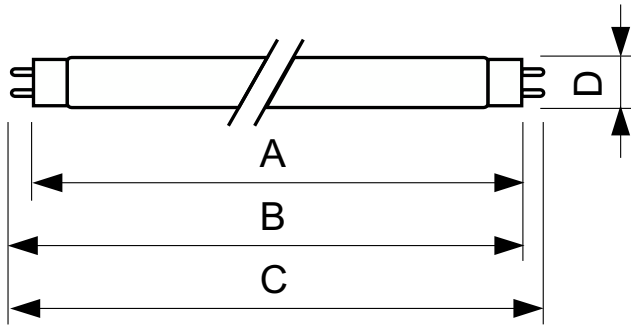

TL-D Standard Colours

TL-D 18W/33-640 1SL/25

TL-D Standard Colors lamps (tube diameter of 26 mm) create atmospheres from warm white to cool daylight. Lamps with moderate efficacy and color rendering.

Warnings and Safety

Product data

General Information		Controls and Dimming	
Cap-Base	G13 [Medium Bi-Pin Fluorescent]	Dimmable	Yes
Life to 50% Failures (Nom)	13,000 hour(s)		
Light Technical		Mechanical and Housing	
Color Code	33-640	Bulb Shape	T8 [26 mm (T8)]
Luminous Flux	1,200 lumen		
Color Designation	Cool White (CW)	Approval and Application	
Correlated Color Temperature (Nom)	4100 K	Mercury (Hg) Content (Nom)	5.0 mg
Color rendering index (CRI)	63	Energy Consumption kWh/1000 h	22 kWh
Operating and Electrical		Product Data	
Power Consumption	18.0 W	Full product code	871150095041340
Lamp Current (Nom)	0.360 A	Order product name	TL-D 18W/33-640 1SL/25
Voltage (Nom)	59 V	Order code	95041340
Voltage (Nom)	59 V	Numerator - Quantity Per Pack	1
		Numerator - Packs per outer box	25
		Material Nr. (12NC)	928048003312
		Full product name	TL-D 18W/33-640 1SL/25

TL-D Standard Colours

EAN/UPC - Case	8711500950420
EAN/UPC - Product/Case	8711500950413

Dimensional drawing

Product	D (max)	A (max)	B (max)	B (min)	C (max)
TL-D 18W/33-640 1SL/25	28 mm	589.8 mm	596.9 mm	594.5 mm	604 mm

Photometric data

Spectral Power Distribution Colour - TL-D 18W/33-640 1SL/25

Lifetime

Life Expectancy Diagram - TL-D 18W/33-640 1SL/25

Life Expectancy Diagram - TL-D 18W/33-640 1SL/25

TL-D Standard Colours