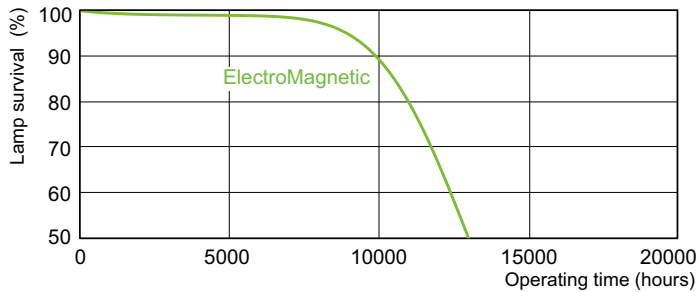

Product data

General Information		Controls and Dimming	
Cap-Base	G13 [Medium Bi-Pin Fluorescent]	Dimmable	Yes
Life to 50% Failures (Nom)	13,000 hour(s)		
Light Technical		Mechanical and Housing	
Color Code	33-640	Bulb Shape	T8 [26 mm (T8)]
Luminous Flux	1,200 lumen		
Color Designation	Cool White (CW)	Approval and Application	
Correlated Color Temperature (Nom)	4100 K	Mercury (Hg) Content (Nom)	5.0 mg
Color rendering index (CRI)	63	Energy Consumption kWh/1000 h	22 kWh
Operating and Electrical		Product Data	
Power Consumption	18.0 W	Full product code	871150095041340
Lamp Current (Nom)	0.360 A	Order product name	TL-D 18W/33-640 1SL/25
Voltage (Nom)	59 V	Order code	95041340
Voltage (Nom)	59 V	Numerator - Quantity Per Pack	1
		Numerator - Packs per outer box	25
		Material Nr. (12NC)	928048003312
		Full product name	TL-D 18W/33-640 1SL/25

Photometric data

Spectral Power Distribution Colour - TL-D 18W/33-640 1SL/25

Lifetime

Life Expectancy Diagram - TL-D 18W/33-640 1SL/25

Life Expectancy Diagram - TL-D 18W/33-640 1SL/25

TL-D Standard Colours