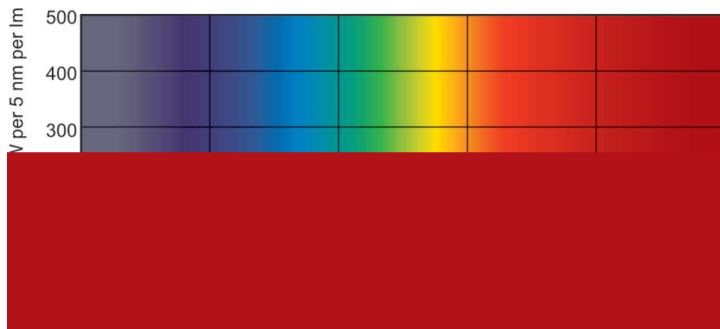

Product data

General Information		Controls and Dimming	
Cap-Base	G13 [Medium Bi-Pin Fluorescent]	Dimmable	Yes
Life to 50% Failures (Nom)	13,000 hour(s)		
Light Technical		Mechanical and Housing	
Color Code	33-640	Bulb Shape	T8 [26 mm (T8)]
Luminous Flux	1,200 lumen		
Color Designation	Cool White (CW)	Approval and Application	
Correlated Color Temperature (Nom)	4100 K	Mercury (Hg) Content (Nom)	5.0 mg
Color rendering index (CRI)	63	Energy Consumption kWh/1000 h	22 kWh
Operating and Electrical		Product Data	
Power Consumption	18.0 W	Full product code	871150095041340
Lamp Current (Nom)	0.360 A	Order product name	TL-D 18W/33-640 1SL/25
Voltage (Nom)	59 V	Order code	95041340
Voltage (Nom)	59 V	Numerator - Quantity Per Pack	1
		Numerator - Packs per outer box	25
		Material Nr. (12NC)	928048003312
		Full product name	TL-D 18W/33-640 1SL/25

TL-D Standard Colours

EAN/UPC - Case	8711500950420
EAN/UPC - Product/Case	8711500950413

Dimensional drawing

Product	D (max)	A (max)	B (max)	B (min)	C (max)
TL-D 18W/33-640 1SL/25	28 mm	589.8 mm	596.9 mm	594.5 mm	604 mm

Photometric data

Spectral Power Distribution Colour - TL-D 18W/33-640 1SL/25

Lifetime

Life Expectancy Diagram - TL-D 18W/33-640 1SL/25

Life Expectancy Diagram - TL-D 18W/33-640 1SL/25

TL-D Standard Colours