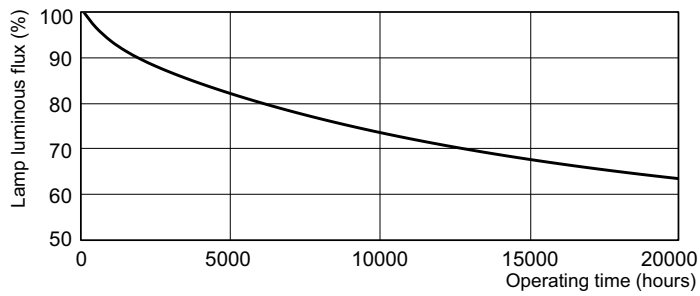

TL-D Standard Colours

Lifetime

Lumen Maintenance Diagram - TL-D 18W/33-640 1SL/25