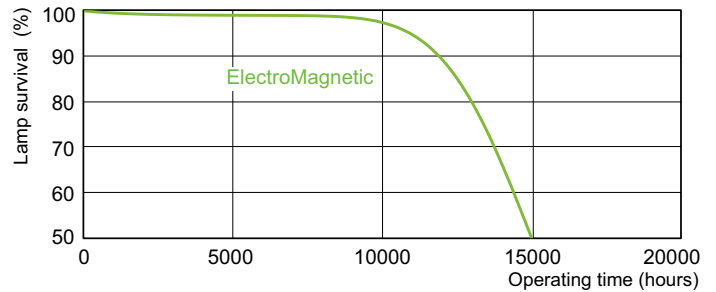

Photometric data

Spectral Power Distribution Colour - TL-D 18W/33-640 1SL/25

Lifetime

Life Expectancy Diagram - TL-D 18W/33-640 1SL/25

Life Expectancy Diagram - TL-D 18W/33-640 1SL/25

TL-D Standard Colours