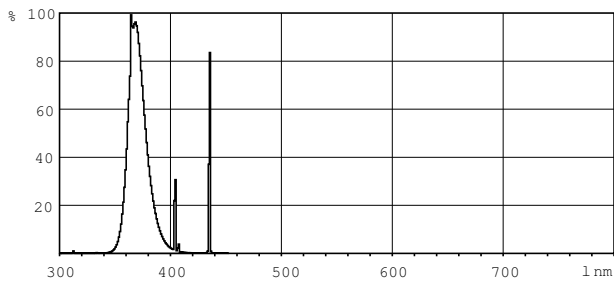

SAP numerator – quantity per pack	1
Numerator – packs per outer box	25
SAP material	928024701029
SAP net weight (piece)	61.000 g

Dimensional drawing

Product	D (max)	A (max)	B (max)	B (min)	C (max)
Actinic BL TL-D 15W/10	28 mm	437.4 mm	444.5 mm	442.1 mm	451.6 mm
Secura 1SL/25					

TL-D 15W/10 SECU

Photometric data

XDPB_XUBTLD_10-Spectral power distribution B/W

XDPO_XUBTLD_10-Spectral power distribution Colour