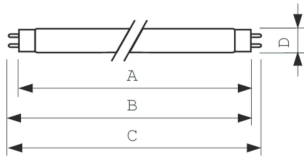

Actinic BL TL-D(K) Secura

UV-A radiation 100 hours (IEC)	3.15 W
Product Data	
Full product code	871150089858640
Order product name	Actinic BL TL-D 15W/10 Secura 1SL/25
EAN/UPC – product	8711500898586
Order code	89858640

SAP numerator – quantity per pack	1
Numerator – packs per outer box	25
SAP material	928024701029
SAP net weight (piece)	61.000 g

Dimensional drawing