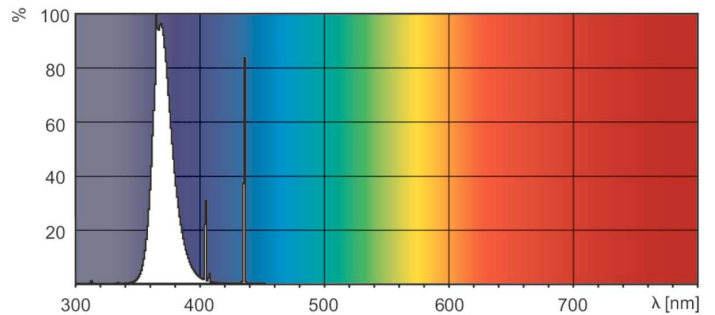

Product data

General Information		UV depreciation at 5000 hours	
Cap base	G13 [Medium Bi-Pin Fluorescent]		40 %
Main application	Insect traps	Operating and Electrical	
Life to 50% failures (nom.)	11000 h	Power (Rated) (Nom)	15 W
Useful life (nom.)	9000 h	Lamp current (nom.)	0.335 A
Light Technical		Voltage (Nom)	55 V
Colour Code	10	Approval and Application	
Colour designation	Actinic	Mercury (Hg) content (nom.)	5.5 mg
Chromaticity coordinate X (nom.)	222	UV	
Chromaticity coordinate Y (nom.)	210	UV-B/UV-A (IEC)	0.2 %
UV Depreciation at 2,000 h	25 %		

SAP numerator – quantity per pack	1
Numerator – packs per outer box	25
SAP material	928024701029
SAP net weight (piece)	61.000 g

Dimensional drawing

Product	D (max)	A (max)	B (max)	B (min)	C (max)
Actinic BL TL-D 15W/10	28 mm	437.4 mm	444.5 mm	442.1 mm	451.6 mm
Secura 1SL/25					

TL-D 15W/10 SECU

Photometric data

XDPB_XUBTLD_10-Spectral power distribution B/W

XDPO_XUBTLD_10-Spectral power distribution Colour