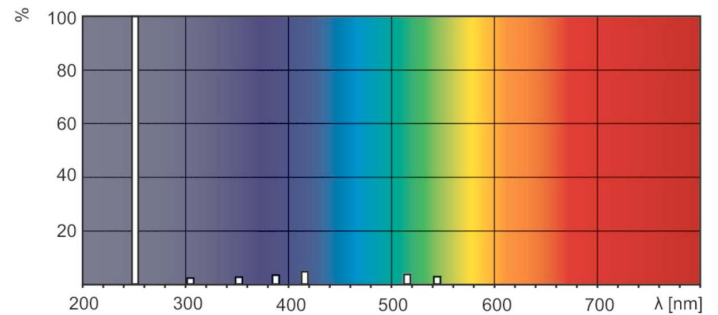

Product data

General Information		Voltage (Nom)	
Cap base	G5 [G5]	45 V	
Main application	Disinfection	Mechanical and Housing	
Useful life (nom.)	11000 h	Cap-base information	2 Pins (2P)
System description	na [-]	Approval and Application	
Light Technical		Mercury (Hg) content (nom.)	4.4 mg
Colour Code	TUV	UV	
Colour designation	- [Not Specified]	UV-C Radiation	6.0 W
Depreciation at useful lifetime	0.2 %	Product Data	
Operating and Electrical		Full product code	872790081385200
Power (Rated) (Nom)	20.25 W	Order product name	TUV 20W FAM/10X25CC
Lamp current (nom.)	0.450 A		

TUV 20W

Product	D (max)	B (max)	B (min)	C (max)	A (max)
TUV 20W FAM/10X25CC	16 mm	405.1 mm	402.7 mm	412.2 mm	398 mm

Photometric data

XDPB_XUTUV-Spectral power distribution B/W

XDPO_XUTUV-Spectral power distribution Colour