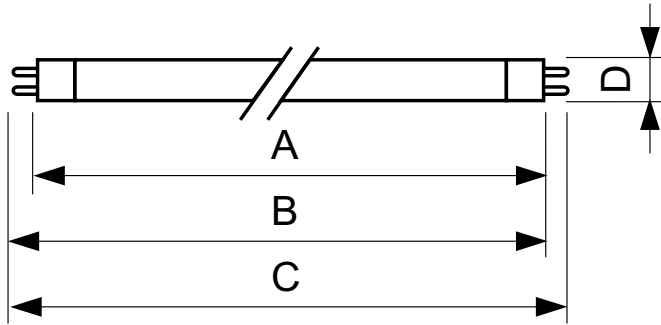

TUV TL Mini

TUV 20W FAM/10X25CC

TUV TL Mini lamps are slim double-ended UVC (germicidal) lamps used in residential water and air disinfection units. The small 16 mm diameter of the lamp allows for a small system design and design flexibility. TUV TL Mini lamps offer almost constant UV output over their complete lifetime, for maximum security of disinfection and high system efficacy.

Product data

General Information		Voltage (Nom)	
Cap base	G5 [G5]	45 V	
Main application	Disinfection	Mechanical and Housing	
Useful life (nom.)	11000 h	Cap-base information	2 Pins (2P)
System description	na [-]	Approval and Application	
Light Technical		Mercury (Hg) content (nom.)	4.4 mg
Colour Code	TUV	UV	
Colour designation	- [Not Specified]	UV-C Radiation	6.0 W
Depreciation at useful lifetime	0.2 %	Product Data	
Operating and Electrical		Full product code	872790081385200
Power (Rated) (Nom)	20.25 W	Order product name	TUV 20W FAM/10X25CC
Lamp current (nom.)	0.450 A		

TUV TL Mini

EAN/UPC – product	8727900813852
Order code	81385200
SAP numerator – quantity per pack	1
Numerator – packs per outer box	250

SAP material	928003404013
SAP net weight (piece)	29.900 g

Dimensional drawing

TUV 20W

Product	D (max)	B (max)	B (min)	C (max)	A (max)
TUV 20W FAM/10X25CC	16 mm	405.1 mm	402.7 mm	412.2 mm	398 mm

Photometric data

XDPB_XUTUV-Spectral power distribution B/W

XDPO_XUTUV-Spectral power distribution Colour