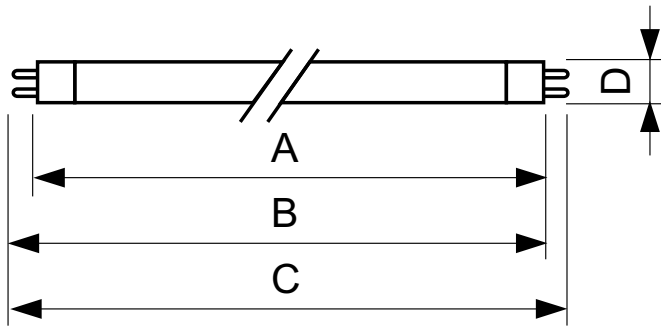

TUV TL Mini

Order product name	TUV 4W FAM/10X25BOX
EAN/UPC – product	8711500638724
Order code	63872427
SAP numerator – quantity per pack	1
Local code description	DESINFECTIION FLUORESCENT LAMPS

Numerator – packs per outer box	250
SAP material	928000104013
Net Weight (Piece)	18.600 g

Dimensional drawing

TUV 4W FAM/10X25BOX

Product	D	C
TUV 4W FAM/10X25BOX	16 mm	150.1 mm