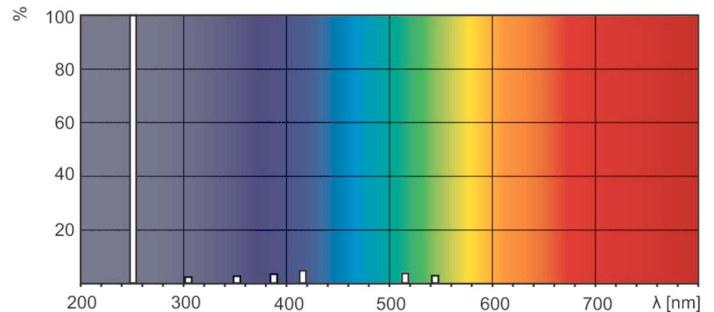

### Product data

General information		Voltage (Nom)	
Cap base	G5 [ G5]	29 V	
Main application	Disinfection	Mechanical and housing	
Useful life (nom.)	6000 h	Cap-base information	2 Pins (2P)
System description	na [-]	Bulb shape	T16
Light technical		Approval and application	
Colour Code	TUV	Mercury (Hg) content (nom.)	4.4 mg
Colour designation	- [ Not Specified]	UV	
Depreciation at useful lifetime	0.25 %	UV-C Radiation	0.9 W
Operating and electrical		Product data	
Power (Rated) (Nom)	4.5 W	Full product code	871150063872427
Lamp current (nom.)	0.17 A		

### Photometric data

XDPB\_XUTUV-Spectral power distribution B/W

XDPO\_XUTUV-Spectral power distribution Colour