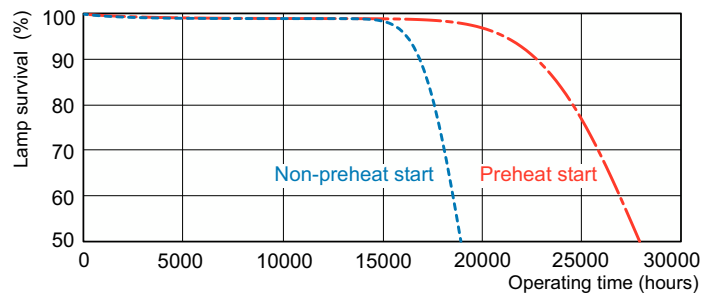

Product data

General Information		Operating and Electrical	
Cap-Base	G5 [G5]	Power Consumption	49.3 W
Features	na [Not Applicable]	Lamp Current (Nom)	0.255 A
Flux measurement reference	Sphere		
Light Technical		Controls and Dimming	
Color Code	830 [CCT of 3000K]	Dimmable	Yes
Luminous Flux	4,375 lumen		
Color Designation	Warm White (WW)	Mechanical and Housing	
Chromaticity Coordinate X (Nom)	0.44	Bulb Shape	T5 [16 mm (T5)]
Chromaticity Coordinate Y (Nom)	0.403		
Correlated Color Temperature (Nom)	3000 K	Approval and Application	
Luminous Efficacy (rated) (Nom)	89 lm/W	Energy Efficiency Class	G
Color rendering index (CRI)	82	Mercury (Hg) Content (Nom)	1.2 mg
		Energy Consumption kWh/1000 h	50 kWh
		EPREL Registration Number	423546

Photometric data

Spectral Power Distribution Colour - MASTER TL5 HO 49W/830 SLV/40

Lifetime

Life Expectancy Diagram - MASTER TL5 HO 49W/830 SLV/40

Life Expectancy Diagram - MASTER TL5 HO 49W/830 SLV/40

MASTER TL5 High Output