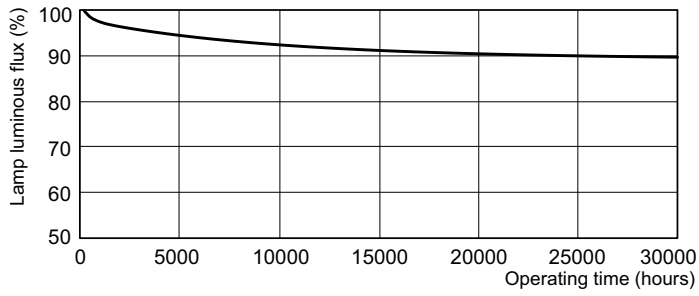

MASTER TL5 High Output

Lifetime

Lumen Maintenance Diagram - MASTER TL5 HO 49W/830 SLV/40