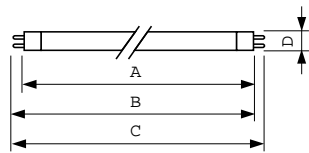

Product data

General Information		Operating and Electrical	
Cap-Base	G5 [G5]	Power Consumption	49.3 W
Features	na [Not Applicable]	Lamp Current (Nom)	0.255 A
Flux measurement reference	Sphere		
Light Technical		Controls and Dimming	
Color Code	830 [CCT of 3000K]	Dimmable	Yes
Luminous Flux	4,375 lumen		
Color Designation	Warm White (WW)	Mechanical and Housing	
Chromaticity Coordinate X (Nom)	0.44	Bulb Shape	T5 [16 mm (T5)]
Chromaticity Coordinate Y (Nom)	0.403		
Correlated Color Temperature (Nom)	3000 K	Approval and Application	
Luminous Efficacy (rated) (Nom)	89 lm/W	Energy Efficiency Class	G
Color rendering index (CRI)	82	Mercury (Hg) Content (Nom)	1.2 mg
		Energy Consumption kWh/1000 h	50 kWh
		EPREL Registration Number	423546

Material Nr. (12NC)	927927583055
Full product name	MASTER TL5 HO 49W/830 SLV/40
EAN/UPC - Case	8711500867711
EAN/UPC - Product/Case	8711500639547

Dimensional drawing

Product	D (max)	A (max)	B (max)	B (min)	C (max)
MASTER TL5 HO 49W/830 SLV/40	17 mm	1,449.0 mm	1,456.1 mm	1,453.7 mm	1,463.2 mm