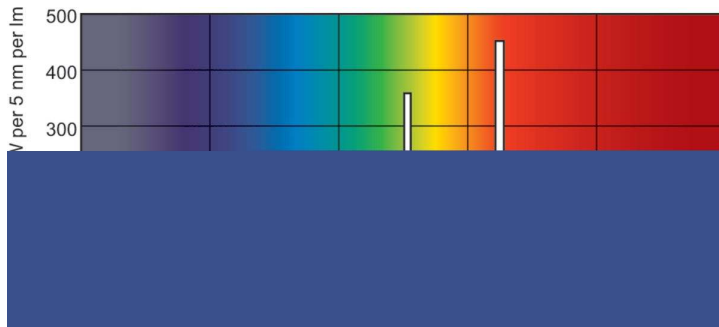

Product data

General Information		Operating and Electrical	
Cap-Base	G5 [G5]	Power Consumption	49.3 W
Features	na [Not Applicable]	Lamp Current (Nom)	0.255 A
Flux measurement reference	Sphere		
Light Technical		Controls and Dimming	
Color Code	830 [CCT of 3000K]	Dimmable	Yes
Luminous Flux	4,375 lumen		
Color Designation	Warm White (WW)	Mechanical and Housing	
Chromaticity Coordinate X (Nom)	0.44	Bulb Shape	T5 [16 mm (T5)]
Chromaticity Coordinate Y (Nom)	0.403		
Correlated Color Temperature (Nom)	3000 K	Approval and Application	
Luminous Efficacy (rated) (Nom)	89 lm/W	Energy Efficiency Class	G
Color rendering index (CRI)	82	Mercury (Hg) Content (Nom)	1.2 mg
		Energy Consumption kWh/1000 h	50 kWh
		EPREL Registration Number	423546

Photometric data

Spectral Power Distribution Colour - MASTER TL5 HO 49W/830 SLV/40

Lifetime

Life Expectancy Diagram - MASTER TL5 HO 49W/830 SLV/40

Life Expectancy Diagram - MASTER TL5 HO 49W/830 SLV/40

MASTER TL5 High Output