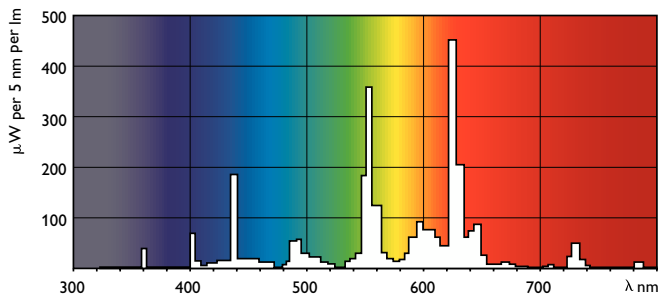

### Product data

General Information		Controls and Dimming	
Cap-Base	G5 [G5]	Dimmable	No
Nominal lifetime	15,000 hour(s)		
Light Technical		Mechanical and Housing	
Color Code	830 [CCT of 3000K]	Bulb Shape	T5 [16 mm (T5)]
Luminous Flux	2,900 lumen		
Color Designation	Warm White (WW)	Approval and Application	
Correlated Color Temperature (Nom)	3000 K	Mercury (Hg) Content (Nom)	2.0 mg
Luminous Efficacy (rated) (Nom)	94 lm/W	Energy Consumption kWh/1000 h	31 kWh
Color rendering index (CRI)	82		
Operating and Electrical		Product Data	
Power Consumption	27.8 W	Full product code	871150057043755
Lamp Current (Nom)	0.170 A	Order product name	TL5 Essential 28W/830 1SL/40
		EAN/UPC - Product	8711500570437
		Order code	57043755
		Numerator - Quantity Per Pack	1
		Numerator - Packs per outer box	40
		Material Nr. (12NC)	927926783058

## Dimensional drawing

Product	D (max)	A (max)	B (max)	B (min)	C (max)
TL5 Essential 28W/830 1SL/40	17.0 mm	1,149.0 mm	1,156.1 mm	1,153.7 mm	1,163.2 mm

## Photometric data

Spectral Power Distribution Colour - TL5 Essential 28W/830 1SL/40