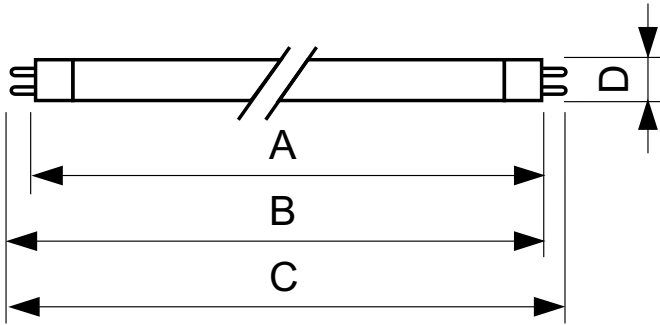

### Product data

General Information		Controls and Dimming	
Cap-Base	G5 [G5]	Dimmable	No
Nominal lifetime	15,000 hour(s)		
Light Technical		Mechanical and Housing	
Color Code	830 [CCT of 3000K]	Bulb Shape	T5 [16 mm (T5)]
Luminous Flux	2,900 lumen		
Color Designation	Warm White (WW)	Approval and Application	
Correlated Color Temperature (Nom)	3000 K	Mercury (Hg) Content (Nom)	2.0 mg
Luminous Efficacy (rated) (Nom)	94 lm/W	Energy Consumption kWh/1000 h	31 kWh
Color rendering index (CRI)	82		
Operating and Electrical		Product Data	
Power Consumption	27.8 W	Full product code	871150057043755
Lamp Current (Nom)	0.170 A	Order product name	TL5 Essential 28W/830 1SL/40
		EAN/UPC - Product	8711500570437
		Order code	57043755
		Numerator - Quantity Per Pack	1
		Numerator - Packs per outer box	40
		Material Nr. (12NC)	927926783058

## Dimensional drawing

Product	D (max)	A (max)	B (max)	B (min)	C (max)
TL5 Essential 28W/830 1SL/40	17.0 mm	1,149.0 mm	1,156.1 mm	1,153.7 mm	1,163.2 mm