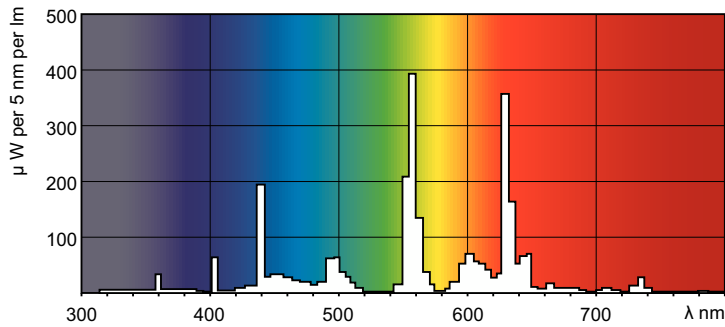

Warnings and Safety

- 20,000 hours lifetime (50% survival point, 3 hour cycle) with preheat ballast which is ENEC compliant. Lifetime performance may differ on non-ENEC compliant ballasts.

Product data

General Information	
Cap-Base	G5 [G5]
Light Technical	
Color Code	840 [CCT of 4000K]
Luminous Flux	2,100 lumen
Color Designation	Cool White (CW)
Correlated Color Temperature (Nom)	4000 K
Luminous Efficacy (rated) (Nom)	94 lm/W
Color rendering index (CRI)	82
Operating and Electrical	
Power Consumption	20.8 W
Lamp Current (Nom)	0.170 A
Controls and Dimming	
Dimmable	No

Mechanical and Housing	
Bulb Shape	T5 [16 mm (T5)]
Approval and Application	
Mercury (Hg) Content (Nom)	2.0 mg
Product Data	
Full product code	871150057039055
Order product name	TL5 Essential 21W/840 1SL/40
Order code	57039055
Numerator - Quantity Per Pack	1
Numerator - Packs per outer box	40
Material Nr. (12NC)	927926484058
Full product name	TL5 Essential 21W/840 1SL/40
EAN/UPC - Case	8711500570406
EAN/UPC - Product/Case	8711500570390

TL5 Essential HE Super 80

Dimensional drawing

Product	D (max)	A (max)	B (max)	B (min)	C (max)
TL5 Essential 21W/840 1SL/40	17.0 mm	849.0 mm	856.1 mm	853.7 mm	863.2 mm

Photometric data

Spectral Power Distribution Colour - TL5 Essential 21W/840 1SL/40