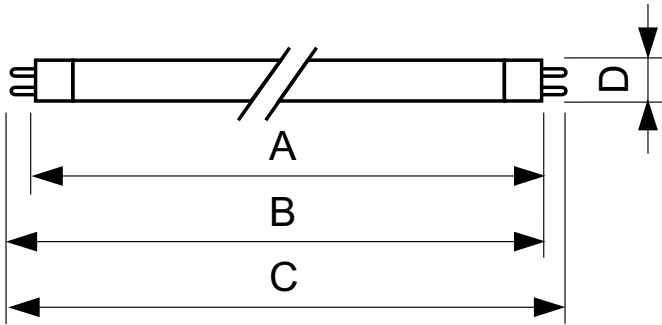

Warnings and Safety

- 20,000 hours lifetime (50% survival point, 3 hour cycle) with preheat ballast which is ENEC compliant. Lifetime performance may differ on non-ENEC compliant ballasts.

Product data

General Information	
Cap-Base	G5 [G5]
Light Technical	
Color Code	840 [CCT of 4000K]
Luminous Flux	2,100 lumen
Color Designation	Cool White (CW)
Correlated Color Temperature (Nom)	4000 K
Luminous Efficacy (rated) (Nom)	94 lm/W
Color rendering index (CRI)	82
Operating and Electrical	
Power Consumption	20.8 W
Lamp Current (Nom)	0.170 A
Controls and Dimming	
Dimmable	No

Mechanical and Housing	
Bulb Shape	T5 [16 mm (T5)]
Approval and Application	
Mercury (Hg) Content (Nom)	2.0 mg
Product Data	
Full product code	871150057039055
Order product name	TL5 Essential 21W/840 1SL/40
Order code	57039055
Numerator - Quantity Per Pack	1
Numerator - Packs per outer box	40
Material Nr. (12NC)	927926484058
Full product name	TL5 Essential 21W/840 1SL/40
EAN/UPC - Case	8711500570406
EAN/UPC - Product/Case	8711500570390

TL5 Essential HE Super 80

Dimensional drawing

Product	D (max)	A (max)	B (max)	B (min)	C (max)
TL5 Essential 21W/840 1SL/40	17.0 mm	849.0 mm	856.1 mm	853.7 mm	863.2 mm

Photometric data

Spectral Power Distribution Colour - TL5 Essential 21W/840 1SL/40