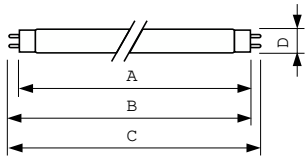

Product data

General Information		Lamp Current (Nom)	
Cap-Base	G13 [Medium Bi-Pin Fluorescent]		0.670 A
Flux measurement reference	Sphere	Controls and Dimming	
Life to 50% Failures (Nom)	15,000 hour(s)	Dimmable	Yes
Light Technical		Mechanical and Housing	
Color Code	840 [CCT of 4000K]	Bulb Shape	T8 [26 mm (T8)]
Luminous Flux	5,240 lumen	Approval and Application	
Color Designation	Cool White (CW)	Energy Efficiency Class	G
Chromaticity Coordinate X (Nom)	0.38	Mercury (Hg) Content (Nom)	1.7 mg
Chromaticity Coordinate Y (Nom)	0.38	Energy Consumption kWh/1000 h	60 kWh
Correlated Color Temperature (Nom)	4000 K	EPREL Registration Number	423398
Luminous Efficacy (rated) (Nom)	90 lm/W	Product Data	
Color rendering index (CRI)	80	Full product code	871150063219740
Operating and Electrical		Order product name	MASTER TL-D Super 80 58W/840 1SL/25
Power Consumption	59.4 W		

Dimensional drawing

Product	D (max)	A (max)	B (max)	B (min)	C (max)
MASTER TL-D Super 80 58W/840 1SL/25	28 mm	1,500.0 mm	1,507.1 mm	1,504.7 mm	1,514.2 mm

Photometric data

Spectral Power Distribution Colour - MASTER TL-D Super 80 58W/840 1SL/25