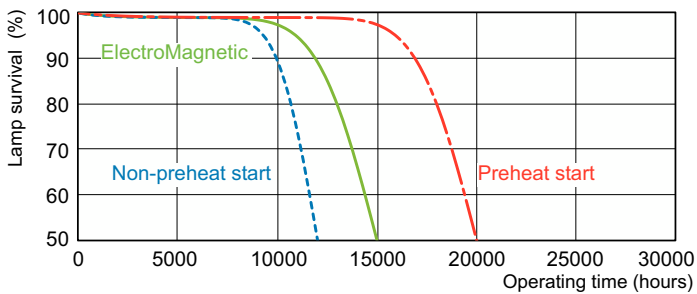

Lifetime

Life Expectancy Diagram - MASTER TL-D Super 80 58W/840 1SL/25