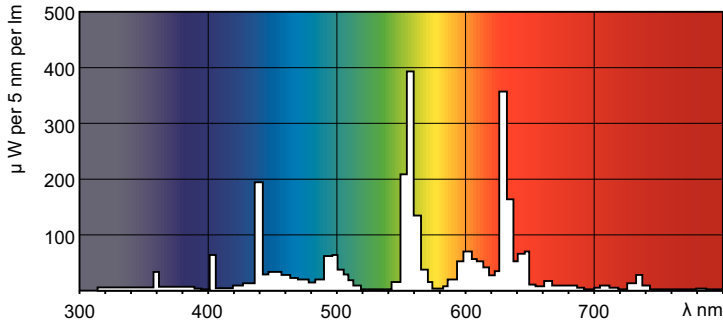

MASTER TL-D Super 80

MASTER TL-D Super 80 58W/840 1SL/25

The MASTER TL-D Super 80 lamp offers more lumens per watt and better color rendering than TL-D standard colors. Furthermore, it has a lower mercury content. The lamp can be operated in existing TL-D luminaires.

Product data

General Information		Lamp Current (Nom)	
Cap-Base	G13 [Medium Bi-Pin Fluorescent]		0.670 A
Flux measurement reference	Sphere	Controls and Dimming	
Life to 50% Failures (Nom)	15,000 hour(s)	Dimmable	Yes
Light Technical		Mechanical and Housing	
Color Code	840 [CCT of 4000K]	Bulb Shape	T8 [26 mm (T8)]
Luminous Flux	5,240 lumen	Approval and Application	
Color Designation	Cool White (CW)	Energy Efficiency Class	G
Chromaticity Coordinate X (Nom)	0.38	Mercury (Hg) Content (Nom)	1.7 mg
Chromaticity Coordinate Y (Nom)	0.38	Energy Consumption kWh/1000 h	60 kWh
Correlated Color Temperature (Nom)	4000 K	EPREL Registration Number	423398
Luminous Efficacy (rated) (Nom)	90 lm/W	Product Data	
Color rendering index (CRI)	80	Full product code	871150063219740
Operating and Electrical		Order product name	MASTER TL-D Super 80 58W/840 1SL/25
Power Consumption	59.4 W		

Dimensional drawing

Product	D (max)	A (max)	B (max)	B (min)	C (max)
MASTER TL-D Super 80 58W/840 1SL/25	28 mm	1,500.0 mm	1,507.1 mm	1,504.7 mm	1,514.2 mm

Photometric data

Spectral Power Distribution Colour - MASTER TL-D Super 80 58W/840 1SL/25