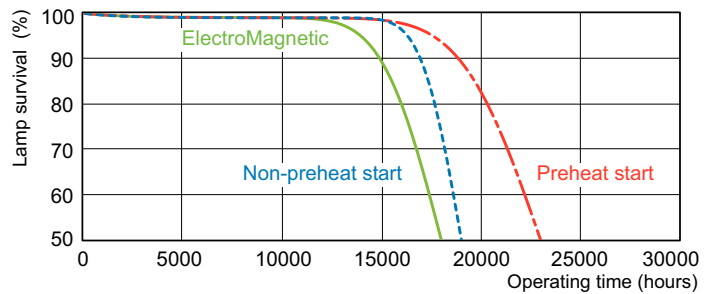

Life Expectancy Diagram - MASTER TL-D Super 80 58W/840 1SL/25