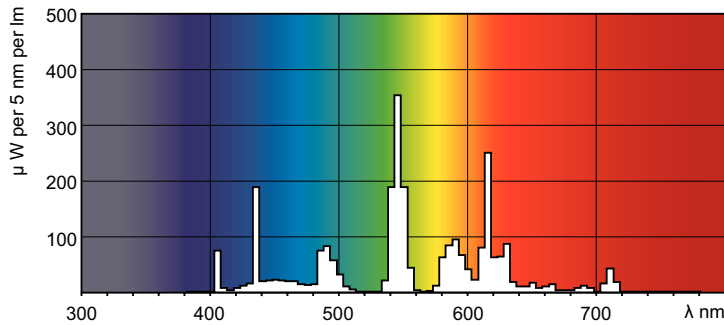

MASTER TL-D Super 80

MASTER TL-D Super 80 36W/835 1SL/25

The MASTER TL-D Super 80 lamp offers more lumens per watt and better color rendering than TL-D standard colors. Furthermore, it has a lower mercury content. The lamp can be operated in existing TL-D luminaires.

Product data

General Information		Lamp Current (Nom)	
Cap-Base	G13 [Medium Bi-Pin Fluorescent]		0.440 A
Flux measurement reference	Sphere	Controls and Dimming	
Life to 50% Failures (Nom)	15,000 hour(s)	Dimmable	Yes
Light Technical		Mechanical and Housing	
Color Code	835 [CCT of 3500K]	Bulb Shape	T8 [26 mm (T8)]
Luminous Flux	3,350 lumen	Approval and Application	
Color Designation	White (WH)	Energy Efficiency Class	G
Chromaticity Coordinate X (Nom)	0.409	Mercury (Hg) Content (Nom)	1.7 mg
Chromaticity Coordinate Y (Nom)	0.394	Energy Consumption kWh/1000 h	37 kWh
Correlated Color Temperature (Nom)	3500 K	EPREL Registration Number	423381
Luminous Efficacy (rated) (Nom)	93 lm/W	Product Data	
Color rendering index (CRI)	82	Full product code	871150063198540
Operating and Electrical		Order product name	MASTER TL-D Super 80 36W/835 1SL/25
Power Consumption	36.8 W		

Dimensional drawing

Product	D (max)	A (max)	B (max)	B (min)	C (max)
MASTER TL-D Super 80 36W/835 1SL/25	28 mm	1,199.4 mm	1,206.5 mm	1,204.1 mm	1,213.6 mm

Photometric data

Spectral Power Distribution Colour - MASTER TL-D Super 80 36W/835 1SL/25