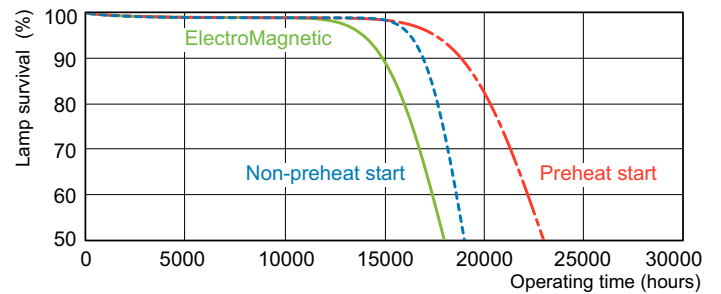

Life Expectancy Diagram - MASTER TL-D Super 80 36W/835 1SL/25