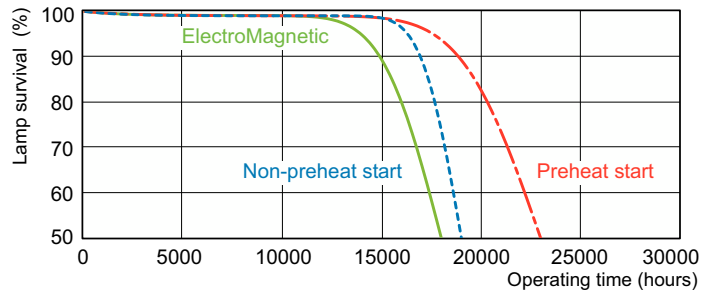

Photometric data

Spectral Power Distribution Colour - MASTER TL-D Super 80 30W/865 SLV/25

Lifetime

Life Expectancy Diagram - MASTER TL-D Super 80 30W/865 SLV/25

Life Expectancy Diagram - MASTER TL-D Super 80 30W/865 SLV/25