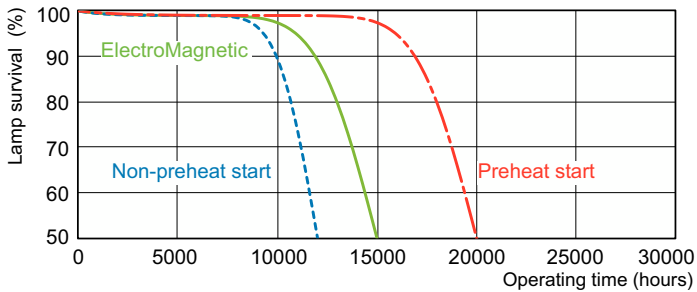

Photometric data

Spectral Power Distribution Colour - MASTER TL-D Super 80 30W/865 SLV/25

Lifetime

Life Expectancy Diagram - MASTER TL-D Super 80 30W/865 SLV/25

Life Expectancy Diagram - MASTER TL-D Super 80 30W/865 SLV/25