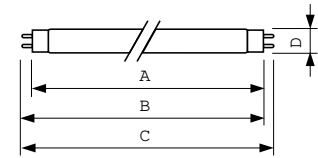

MASTER TL-D Super 80

Order code	63189340
Numerator - Quantity Per Pack	1
Numerator - Packs per outer box	25
Material Nr. (12NC)	927920586514
Full product name	MASTER TL-D Super 80 30W/865 1SL/25

EAN/UPC - Case	8711500631909
EAN/UPC - Product/Case	8711500631893

Dimensional drawing

Product	D (max)	A (max)	B (max)	B (min)	C (max)
MASTER TL-D Super 80 30W/865 SLV/25	28 mm	894.6 mm	901.7 mm	899.3 mm	908.8 mm