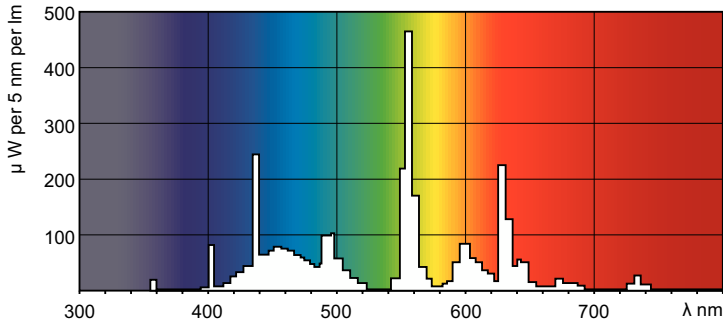

MASTER TL-D Super 80

MASTER TL-D Super 80 30W/865 1SL/25

The MASTER TL-D Super 80 lamp offers more lumens per watt and better color rendering than TL-D standard colors. Furthermore, it has a lower mercury content. The lamp can be operated in existing TL-D luminaires.

Product data

General Information	
Cap-Base	G13 [Medium Bi-Pin Fluorescent]
Flux measurement reference	Sphere
Life to 50% Failures (Nom)	15,000 hour(s)

Light Technical	
Color Code	865 [CCT of 6500K]
Luminous Flux	2,350 lumen
Color Designation	Cool Daylight
Chromaticity Coordinate X (Nom)	0.313
Chromaticity Coordinate Y (Nom)	0.337
Correlated Color Temperature (Nom)	6500 K
Luminous Efficacy (rated) (Nom)	76.7 lm/W
Color rendering index (CRI)	81

Operating and Electrical	
Power Consumption	30.2 W

Lamp Current (Nom)	0.360 A
--------------------	---------

Controls and Dimming	
Dimmable	Yes

Mechanical and Housing	
Bulb Shape	T8 [26 mm (T8)]

Approval and Application	
Energy Efficiency Class	G
Mercury (Hg) Content (Nom)	1.7 mg
Energy Consumption kWh/1000 h	31 kWh
EPREL Registration Number	423375

Photometric data

Spectral Power Distribution Colour - MASTER TL-D Super 80 30W/865 SLV/25

Lifetime

Life Expectancy Diagram - MASTER TL-D Super 80 30W/865 SLV/25

Life Expectancy Diagram - MASTER TL-D Super 80 30W/865 SLV/25