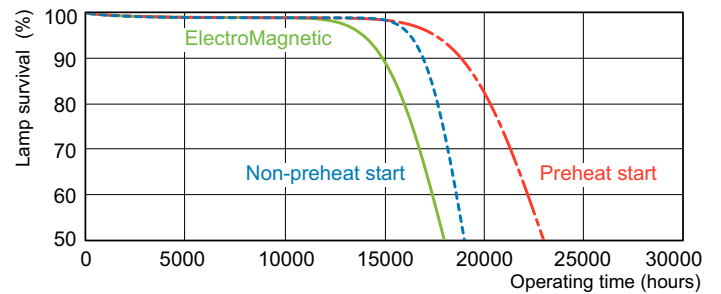

Life Expectancy Diagram - MASTER TL-D Super 80 18W/840 1SL/25