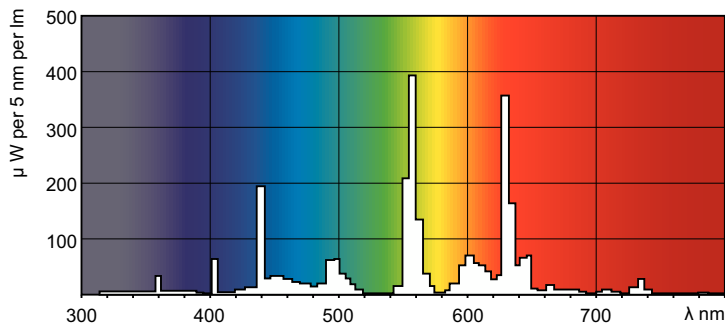

MASTER TL-D Super 80

MASTER TL-D Super 80 18W/840 1SL/25

The MASTER TL-D Super 80 lamp offers more lumens per watt and better color rendering than TL-D standard colors. Furthermore, it has a lower mercury content. The lamp can be operated in existing TL-D luminaires.

Product data

General Information		Lamp Current (Nom)	
Cap-Base	G13 [Medium Bi-Pin Fluorescent]		0.360 A
Flux measurement reference	Sphere	Controls and Dimming	
Life to 50% Failures (Nom)	15,000 hour(s)	Dimmable	Yes
Light Technical		Mechanical and Housing	
Color Code	840 [CCT of 4000K]	Bulb Shape	T8 [26 mm (T8)]
Luminous Flux	1,350 lumen	Approval and Application	
Color Designation	Cool White (CW)	Energy Efficiency Class	G
Chromaticity Coordinate X (Nom)	0.38	Mercury (Hg) Content (Nom)	1.7 mg
Chromaticity Coordinate Y (Nom)	0.38	Energy Consumption kWh/1000 h	19 kWh
Correlated Color Temperature (Nom)	4000 K	EPREL Registration Number	423364
Luminous Efficacy (rated) (Nom)	75 lm/W	Product Data	
Color rendering index (CRI)	81	Full product code	871150063171840
Operating and Electrical		Order product name	MASTER TL-D Super 80 18W/840 1SL/25
Power Consumption	18.2 W		

Dimensional drawing

Product	D (max)	A (max)	B (max)	B (min)	C (max)
MASTER TL-D Super 80 18W/840 1SL/25	28 mm	589.8 mm	596.9 mm	594.5 mm	604 mm

Photometric data

Spectral Power Distribution Colour - MASTER TL-D Super 80 18W/840 1SL/25