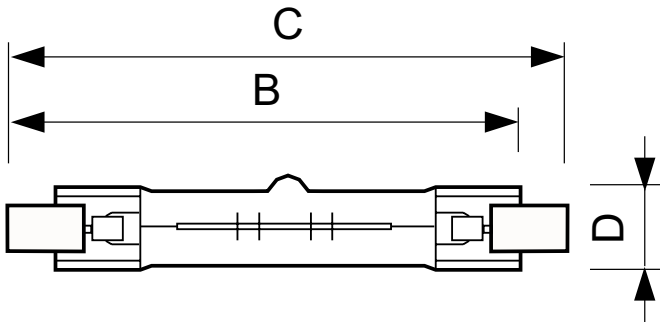

Plusline Compact

Plusline C 150W R7s 230V 1CT/10X10F

Mains-voltage linear lamp giving white halogen light

Product data

General Information	
Cap base	R7S [R7s]
Operating position	UNIVERSAL [Any or Universal (U)]
Nominal lifetime (nom.)	2000 h
Rated lifetime (hours)	2000 h
Light Technical	
Luminous flux (nom.)	2400 lm
Luminous efficacy (rated) (nom.)	16 lm/W
Colour rendering index (nom.)	100
Operating and Electrical	
Power (Rated) (Nom)	150 W
Lamp current (nom.)	0.65 A
Starting time (nom.)	0.0 s
Voltage (Nom)	230 V
Controls and Dimming	
Dimmable	Yes
Mechanical and Housing	
Lamp Finish	Clear

Cap-base information	10
Bulb shape	T3 [T 12mm (T3)]
Luminaire Design Requirements	
Bulb temperature (max.)	900 °C
Pinch temperature (max.)	350 °C
Product Data	
Full product code	872790080887200
Order product name	Plusline C 150W R7s 230V 1CT/10X10F
EAN/UPC – product	8727900808872
Order code	80887200
SAP numerator – quantity per pack	1
Numerator – packs per outer box	100
SAP material	923919943202
SAP net weight (piece)	0.005 kg
ILCOS code	HDG//RS-150-230-R7s-74,9

Plusline Compact

Dimensional drawing

Product	D (max)	B (max)	B	B (min)	C (max)
Plusline C 150W R7s 230V 1CT/ 10X10F	15 mm	76.5 mm	74.9 mm	73.3 mm	78.3 mm

DEComp 150W R7s 230V T3 CL