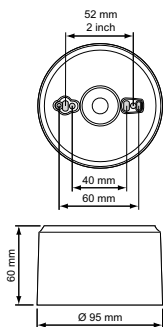

OccuSwitch DALI

LRH2070/00 Surface Box

Ceiling mounting box OccuSwitch DALI

Ceiling mounting box OccuSwitch DALI

Product data

Product Data	
Full product code	871155973252799
Order product name	LRH2070/00 SURFACE BOX
EAN/UPC – product	8711559732527
Order code	73252799
SAP numerator – quantity per pack	1

Numerator – packs per outer box	42
SAP material	913700333903
SAP net weight (piece)	0.055 kg

Dimensional drawing

LRH2070/00 SURFACE BOX