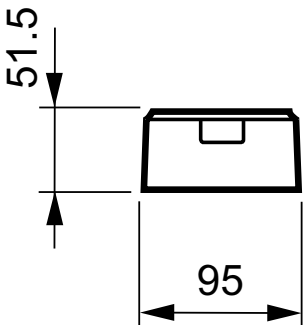

## LRH1070/00 Sensr Surface Box

Ceiling mounting box for the OccuSwitch LRM1070/1080

Ceiling mounting box for the OccuSwitch LRM1070/1080

### Product data

Product Data	
Full product code	871155973143899
Order product name	LRH1070/00 SENSR SURFACE BOX
EAN/UPC – product	8711559731438
Order code	73143899
SAP numerator – quantity per pack	1

Numerator – packs per outer box	42
SAP material	913700328003
SAP net weight (piece)	0.100 kg

### Dimensional drawing

LRH1070/00 SENSR SURFACE BOX