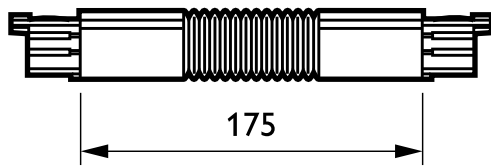

3-circuit Square RCS750

Dimensional drawing

3-circuit square acc. ZRS750