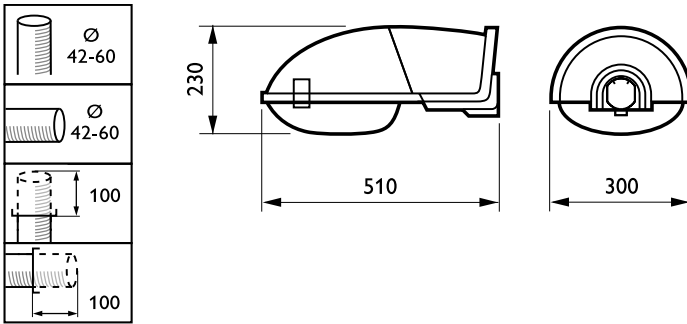

Product data

General Information		Product family code	
Number of light sources	1 [1 pc]	SGS101 [MALAGA]	
Lamp family code	SON-I	Light Technical	
Lamp power	70 W	Standard tilt angle post-top	15°
Cap base	E27 [E27]	Standard tilt angle side entry	15°
Kombipack	-	Operating and Electrical	
Gear	CONV [Conventional]	Input Voltage	230 V (default) or 240 V
Optical cover/lens type	PC [Polycarbonate bowl/cover]	Ignitor	No [-]
Light regulation	-	Mechanical and Housing	
Protection class IEC	Safety class II (II)	Mounting device	42/60 [Universal for diameter 42-60 mm]
CE mark	CE mark	Colour	Sand
ENEC mark	ENEC mark	Dimensions (height x width x depth)	NaN x NaN x NaN mm (NaN x NaN x NaN in)
Optic type outdoor	Moveable reflector with Allen screw		
Photocell	No [-]		

SAP material 910925812112

SAP net weight (piece) 3.800 kg

Dimensional drawing

SGS101