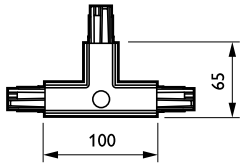

DALI Square Track

ZCS750 5C6 TCPLE BK (XTSC639-2)

3-circuit power track adapter with DALI pulse control GAC600 - External T-coupling piece left

Designed for use with DALI projectors with a dedicated adaptor, the DALI Square Track is ideal for users who want lighting flexibility to create a specific ambience in their shop and to reduce energy consumption. The system is made up of a solid aluminum track, which is available in various lengths and with a choice of electrical conductors. Any given configuration can be easily created – horizontal or vertical, mounted on or in the ceiling, on the wall or on free-standing panels. The system can also be used as a floating structure. All luminaires have a separate power supply and can be switched selectively. They can easily be moved to alter the lighting and presentation. In this way, a multifunctional track system can be created for accent lighting as well as for suspending advertising and decorative material.

Product data

General Information	
Suspension accessories	No [-]
Mechanical accessories	No [-]
Accessory colour	Black
Operating and Electrical	
Electrical accessories	TCPLE [External T-coupling piece left]
Circuit	5C6 [3-circuit power track adapter with DALI pulse control GAC600]
Mechanical and Housing	
Dimensions (height x width x depth)	NaN x NaN x NaN mm (NaN x NaN x NaN in)

Product Data	
Full product code	871869606578599
Order product name	ZCS750 5C6 TCPLE BK (XTSC639-2)
EAN/UPC – product	8718696065785
Order code	06578599
SAP numerator – quantity per pack	1
Numerator – packs per outer box	20
SAP material	910502500090
SAP net weight (piece)	0.250 kg

DALI Square Track

Dimensional drawing

ZCS750 5C6 TCPL BK (XTSC639-2)