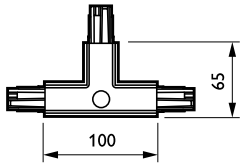

DALI Square Track

ZCS750 5C6 TCPRE BK (XTSC636-2)

3-circuit power track adapter with DALI pulse control GAC600 - External T-coupling piece right

Designed for use with DALI projectors with a dedicated adaptor, the DALI Square Track is ideal for users who want lighting flexibility to create a specific ambience in their shop and to reduce energy consumption. The system is made up of a solid aluminum track, which is available in various lengths and with a choice of electrical conductors. Any given configuration can be easily created – horizontal or vertical, mounted on or in the ceiling, on the wall or on free-standing panels. The system can also be used as a floating structure. All luminaires have a separate power supply and can be switched selectively. They can easily be moved to alter the lighting and presentation. In this way, a multifunctional track system can be created for accent lighting as well as for suspending advertising and decorative material.

Product data

General Information	
Suspension accessories	No [-]
Mechanical accessories	No [-]
Accessory colour	Black
Operating and Electrical	
Electrical accessories	TCPRE [External T-coupling piece right]
Circuit	5C6 [3-circuit power track adapter with DALI pulse control GAC600]
Mechanical and Housing	
Dimensions (height x width x depth)	NaN x NaN x NaN mm (NaN x NaN x NaN in)

Product Data	
Full product code	871869606572399
Order product name	ZCS750 5C6 TCPRE BK (XTSC636-2)
EAN/UPC – product	8718696065723
Order code	06572399
SAP numerator – quantity per pack	1
Numerator – packs per outer box	20
SAP material	910502500084
SAP net weight (piece)	0.250 kg

DALI Square Track

Dimensional drawing

ZCS750 5C6 TCPRE BK (XTSC636-2)