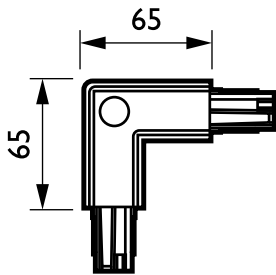

DALI Square Track

ZCS750 5C6 CCPI BK (XTSC634-2)

3-circuit power track adapter with DALI pulse control GAC600 - Internal corner 90°

Designed for use with DALI projectors with a dedicated adaptor, the DALI Square Track is ideal for users who want lighting flexibility to create a specific ambience in their shop and to reduce energy consumption. The system is made up of a solid aluminum track, which is available in various lengths and with a choice of electrical conductors. Any given configuration can be easily created – horizontal or vertical, mounted on or in the ceiling, on the wall or on free-standing panels. The system can also be used as a floating structure. All luminaires have a separate power supply and can be switched selectively. They can easily be moved to alter the lighting and presentation. In this way, a multifunctional track system can be created for accent lighting as well as for suspending advertising and decorative material.

Product data

General Information	
Suspension accessories	No [-]
Mechanical accessories	No [-]
Accessory colour	Black
Operating and Electrical	
Electrical accessories	CCPI [Internal corner 90°]
Circuit	5C6 [3-circuit power track adapter with DALI pulse control GAC600]
Mechanical and Housing	
Dimensions (height x width x depth)	NaN x NaN x NaN mm (NaN x NaN x NaN in)

Product Data	
Full product code	871869606566299
Order product name	ZCS750 5C6 CCPI BK (XTSC634-2)
EAN/UPC – product	8718696065662
Order code	06566299
SAP numerator – quantity per pack	1
Numerator – packs per outer box	25
SAP material	910502500078
SAP net weight (piece)	0.170 kg

DALI Square Track

Dimensional drawing

3-circuit square ZCS750