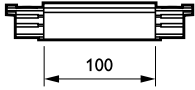

DALI Square Track

Dimensional drawing

ZCS750 5C6 MPS BK (XTSC614-2)