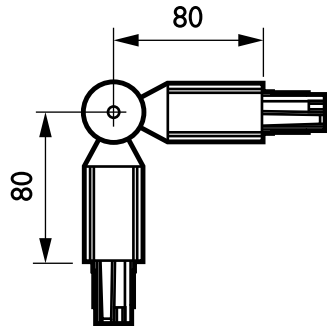

3-circuit Square RCS750

ZRS750 ACP WH (XTS24-3)

3-circuit track - Adjustable coupling piece

The RCS750 3-circuit square track system is made up of a solid aluminum track available in lengths of 1, 2, 3 and 4 m with four electrical conductors. Any given configuration can be created easily: horizontal or vertical, mounted on or in the ceiling, on the wall or on free-standing panels. The system can also be used as a floating structure. All luminaires have a separate power supply and can be switched selectively. They can be moved easily to change the lighting and presentation. In this way, a multifunctional track system can be created for accent lighting as well as for suspending advertising and decorative material. A range of adaptors, power supply connections and mounting accessories is also available.

Product data

General Information	
Type description	ADJUSTABLE COUPLER [Adjustable coupling piece]
Suspension accessories	No [-]
Mechanical accessories	No [-]
Accessory colour	White
Operating and Electrical	
Circuit	3C [3-circuit track]
Mechanical and Housing	
Dimensions (height x width x depth)	NaN x NaN x NaN mm (NaN x NaN x NaN in)

Product Data	
Full product code	871155938136799
Order product name	ZRS750 ACP WH (XTS24-3)
EAN/UPC – product	8711559381367
Order code	38136799
SAP numerator – quantity per pack	1
Numerator – packs per outer box	5
SAP material	910500188315
SAP net weight (piece)	0.140 kg

3-circuit Square RCS750

Dimensional drawing

3-circuit square acc. ZRS750