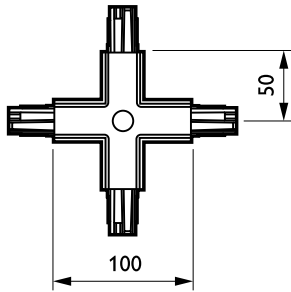

3-circuit Square RCS750

ZRS750 CPX WH (XTS38-3)

3-circuit track - Coupling piece X-shape 4x 90° - X-COUPLER

The RCS750 3-circuit square track system is made up of a solid aluminum track available in lengths of 1, 2, 3 and 4 m with four electrical conductors. Any given configuration can be created easily: horizontal or vertical, mounted on or in the ceiling, on the wall or on free-standing panels. The system can also be used as a floating structure. All luminaires have a separate power supply and can be switched selectively. They can be moved easily to change the lighting and presentation. In this way, a multifunctional track system can be created for accent lighting as well as for suspending advertising and decorative material. A range of adaptors, power supply connections and mounting accessories is also available.

Product data

General information	
Type description	X-COUPLER
Suspension accessories	CPX [Coupling piece X-shape 4x 90°]
Mechanical accessories	No [-]
Accessory colour	White

Operating and electrical	
Electrical accessories	No [-]
Circuit	3C [3-circuit track]

Mechanical and housing	
Dimensions (height x width x depth)	NaN x NaN x NaN mm (NaN x NaN x NaN in)

Product data	
Full product code	871155938134399
Order product name	ZRS750 CPX WH (XTS38-3)
EAN/UPC – product	8711559381343
Order code	38134399
SAP numerator – quantity per pack	1
Numerator – packs per outer box	5
SAP material	910500188215
Copy Net Weight (Piece)	0.220 kg

3-circuit Square RCS750

Dimensional drawing

ZRS750 CPX WH (XTS38-3)