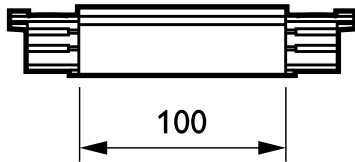

3-circuit Square RCS750

Dimensional drawing

3-circuit square acc. ZRS750