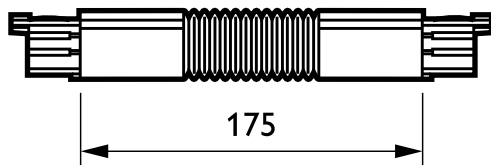

3-circuit Square RCS750

Dimensional drawing

ZRS750 CPF WH (XTS23-3)