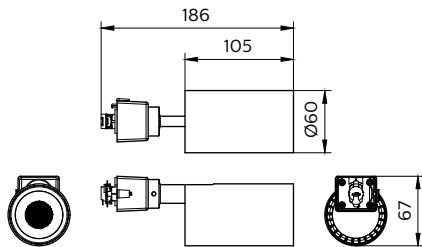

SmartBright Projector ST031T

Warnings and Safety

- The luminaire should be installed by a qualified electrician and wired in accordance with the latest IEC-60364-7-714 regulations.
- Do not switch on the luminaire before installation is fully completed.
- Before using and when the luminaire is switched on, earthing is required.
- The luminaire should be replaced immediately if any crack or deterioration happens.
- The light source of this luminaire is not replaceable; when the light source reaches its end of life the whole luminaire shall be replaced.
- The corrosive atmosphere or hazardous materials such as sulfur, chlorine, phthalate, etc. must be avoided during the use and storage.

Dimensional drawing